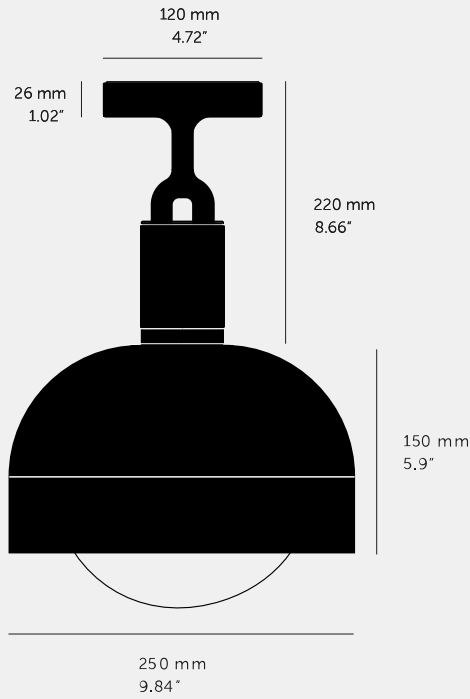

**FORKED CEILING /
LINEAR / SHADE /
GLOBE / SMOKED /**

ACTION: CEILING LIGHT

KNURL: LINEAR

RANGE: FORKED

A ceiling light made from cast and machined metal, featuring our signature diamond-cut linear knurl pattern and fork detailing, refined by hand. Its matching shade is made from hand-spun metal and it comes with a handblown glass globe.

SPECIFICATIONS

Ceiling light
 1x solid metal lamp holder
 E27 / 220-240 VAC / IP20
 Max 7W
 Bulb included
 CB Certified / Class 1
 1x solid metal light shade
 1x hand-blown glass globe
 E27 compatible

INCLUDED