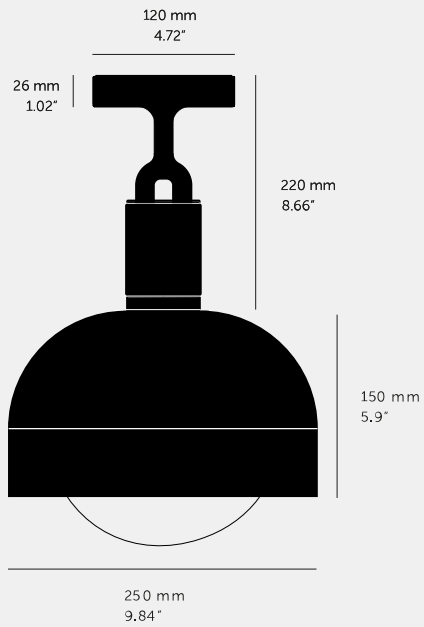

**FORKED CEILING /
LINEAR / SHADE /
GLOBE / SMOKED /**

ACTION: CEILING LIGHT

KNURL: LINEAR

RANGE: FORKED

A ceiling light made from cast and machined metal, featuring our signature diamond-cut linear knurl pattern and fork detailing, refined by hand. Its matching shade is made from hand-spun metal and it comes with a handblown glass globe.

SPECIFICATIONS

Ceiling light
 1x solid metal lamp holder
 E27 / 220-240 VAC / IP20
 Max 7W
 Bulb included
 CB Certified / Class 1
 1x solid metal light shade
 1x hand-blown glass globe
 E27 compatible

INCLUDED

1 x Forked Ceiling
 1 x Forked Shade
 1 x Forked Globe
 1 x Forked Bulb

FINISH & SKU NUMBERS

sku	finish	size
RFC-833158	● brass	MEDIUM
RFC-493128	● burnt steel	MEDIUM
RFC-863148	● gun metal	MEDIUM
RFC-833138	● steel	MEDIUM