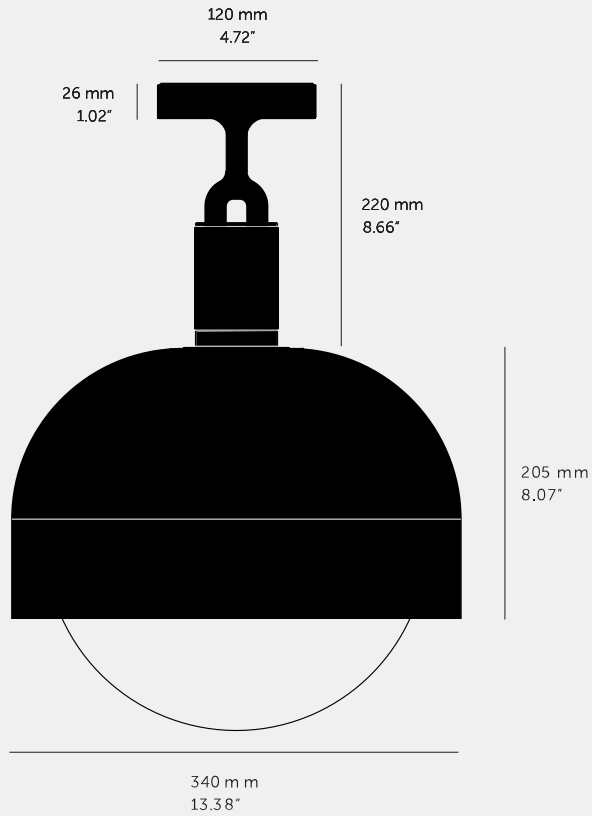

**FORKED CEILING /  
LINEAR / SHADE /  
GLOBE / SMOKED /**

---

**ACTION: CEILING LIGHT**

---

**KNURL: LINEAR**

---

**RANGE: FORKED**

---

A ceiling light made from cast and machined metal, featuring our signature diamond-cut linear knurl pattern and fork detailing, refined by hand. Its matching shade is made from hand-spun metal and it comes with a handblown glass globe.

#### SPECIFICATIONS

Ceiling light  
 1x solid metal lamp holder  
 E27 / 220-240 VAC / IP20  
 Max 7W  
 Bulb included  
 CB Certified / Class 1  
 1x solid metal light shade  
 1x hand-blown glass globe  
 E27 compatible