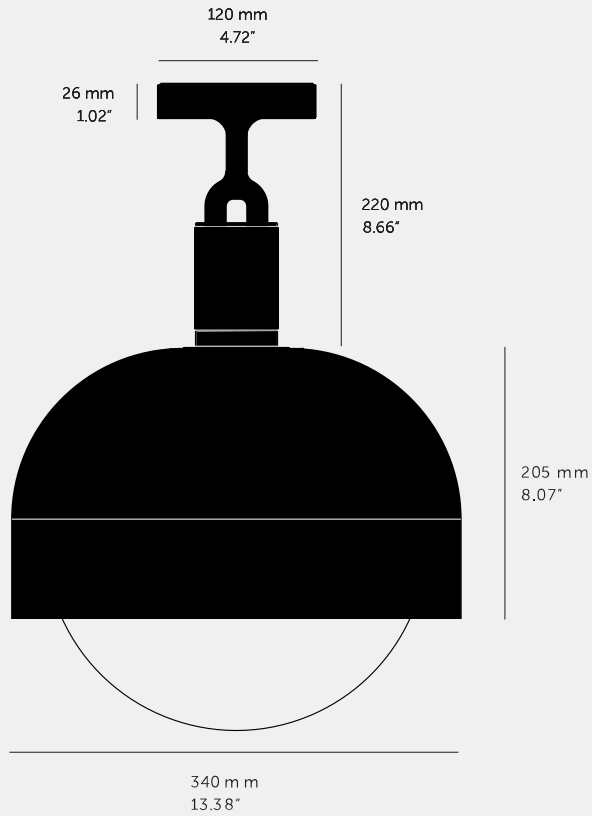

**FORKED CEILING /
LINEAR / SHADE /
GLOBE / SMOKED /**

ACTION: CEILING LIGHT

KNURL: LINEAR

RANGE: FORKED

A ceiling light made from cast and machined metal, featuring our signature diamond-cut linear knurl pattern and fork detailing, refined by hand. Its matching shade is made from hand-spun metal and it comes with a handblown glass globe.

SPECIFICATIONS

Ceiling light
 1x solid metal lamp holder
 E27 / 220-240 VAC / IP20
 Max 7W
 Bulb included
 CB Certified / Class 1
 1x solid metal light shade
 1x hand-blown glass globe
 E27 compatible

INCLUDED

1 x Forked Ceiling
 1 x Forked Shade
 1 x Forked Globe
 1 x Forked Bulb

FINISH & SKU NUMBERS

sku:	finish:	size:
RFC-493130	● brass	LARGE
RFC-893160	● burnt steel	LARGE
RFC-863150	● gun metal	LARGE
RFC-833140	● steel	LARGE