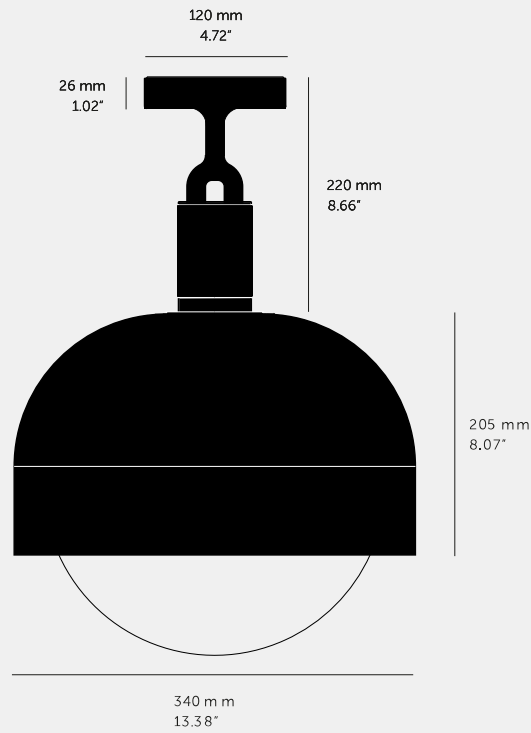

**FORKED CEILING /  
LINEAR / SHADE /  
GLOBE / SMOKED /**

---

**ACTION: CEILING LIGHT**

---

**KNURL: LINEAR**

---

**RANGE: FORKED**

---

A ceiling light made from cast and machined metal, featuring our signature diamond-cut linear knurl pattern and fork detailing, refined by hand. Its matching shade is made from hand-spun metal and it comes with a handblown glass globe.

#### SPECIFICATIONS

Ceiling light  
 1x solid metal lamp holder  
 E27 / 220-240 VAC / IP20  
 Max 7W  
 Bulb included  
 CB Certified / Class 1  
 1x solid metal light shade  
 1x hand-blown glass globe  
 E27 compatible