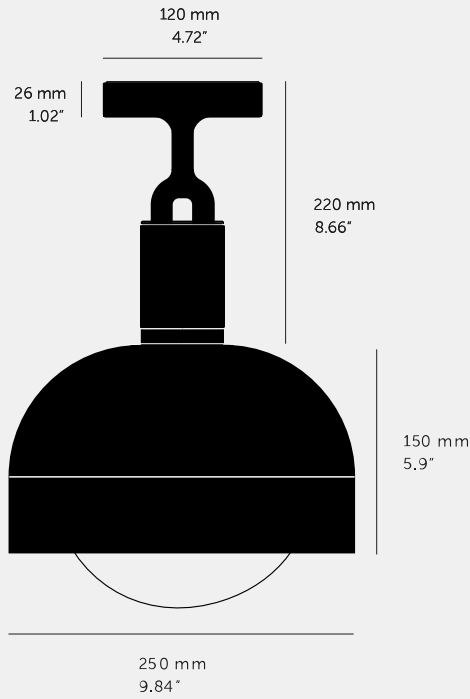

**FORKED CEILING /
LINEAR / SHADE /
GLOBE / OPAL /**

ACTION: CEILING LIGHT

KNURL: LINEAR

RANGE: FORKED

A ceiling light made from cast and machined metal, featuring our signature diamond-cut linear knurl pattern and fork detailing, refined by hand. Its matching shade is made from hand-spun metal and it comes with a handblown glass globe.

SPECIFICATIONS

Ceiling light
 1x solid metal lamp holder
 E27 / 220-240 VAC / IP20
 Max 7W
 Bulb included
 CB Certified / Class 1
 1x solid metal light shade
 1x hand-blown glass globe
 E27 compatible

INCLUDED