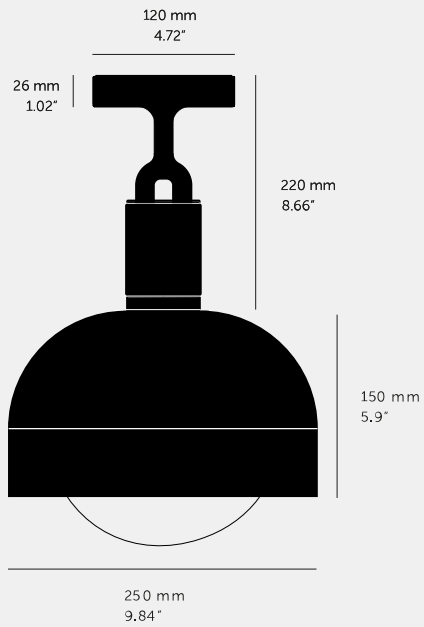

**FORKED CEILING /
LINEAR / SHADE /
GLOBE / OPAL /**

ACTION: CEILING LIGHT

KNURL: LINEAR

RANGE: FORKED

A ceiling light made from cast and machined metal, featuring our signature diamond-cut linear knurl pattern and fork detailing, refined by hand. Its matching shade is made from hand-spun metal and it comes with a handblown glass globe.

SPECIFICATIONS

Ceiling light
 1x solid metal lamp holder
 E27 / 220-240 VAC / IP20
 Max 7W
 Bulb included
 CB Certified / Class 1
 1x solid metal light shade
 1x hand-blown glass globe
 E27 compatible

INCLUDED

1 x Forked Ceiling
 1 x Forked Shade
 1 x Forked Globe
 1 x Forked Bulb

FINISH & SKU NUMBERS

sku	finish	size
RFC-823127	● brass	MEDIUM
RFC-833157	● burnt steel	MEDIUM
RFC-833137	● steel	MEDIUM
RFC-863147	● gun metal	MEDIUM