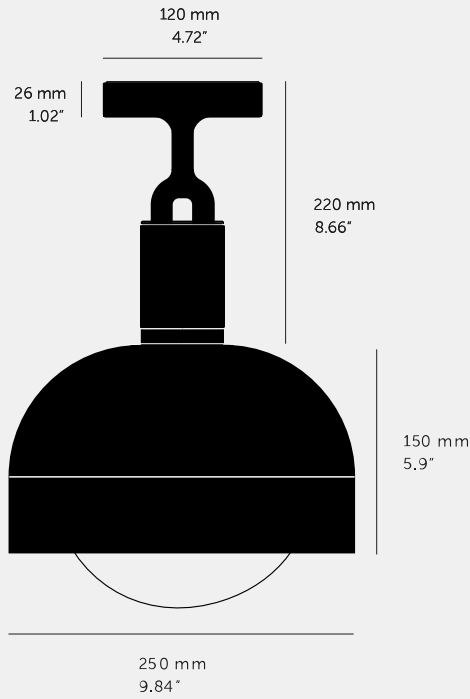

**FORKED CEILING /
LINEAR / SHADE /
GLOBE / OPAL /**

ACTION: CEILING LIGHT

KNURL: LINEAR

RANGE: FORKED

A ceiling light made from cast and machined metal, featuring our signature diamond-cut linear knurl pattern and fork detailing, refined by hand. Its matching shade is made from hand-spun metal and it comes with a handblown glass globe.

SPECIFICATIONS

Ceiling light
 1x solid metal lamp holder
 E27 / 220-240 VAC / IP20
 Max 7W
 Bulb included
 CB Certified / Class 1
 1x solid metal light shade
 1x hand-blown glass globe
 E27 compatible

INCLUDED

1 x Forked Ceiling
 1 x Forked Shade
 1 x Forked Globe
 1 x Forked Bulb

FINISH & SKU NUMBERS

sku:	finish:	size:
RFC-823127	● brass	MEDIUM
RFC-833157	● burnt steel	MEDIUM
RFC-833137	● steel	MEDIUM
RFC-863147	● gun metal	MEDIUM