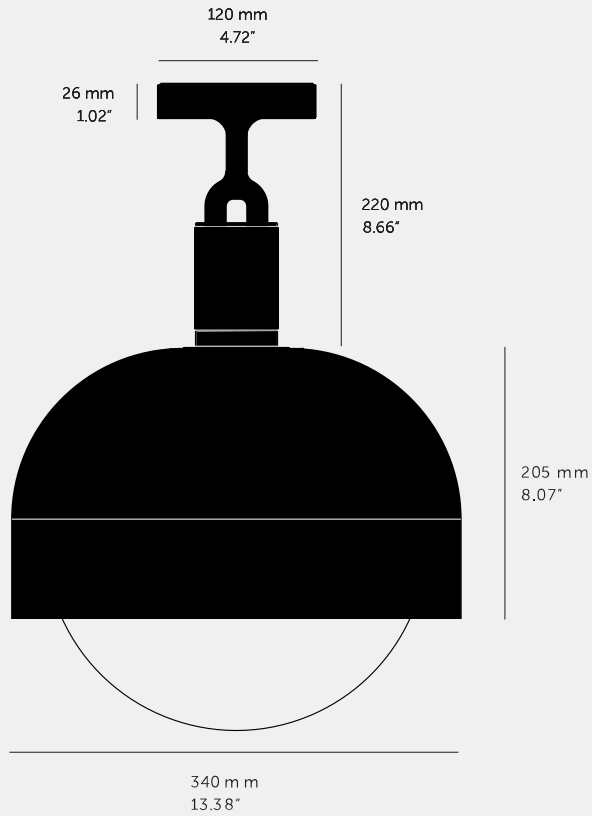

**FORKED CEILING /
LINEAR / SHADE /
GLOBE / OPAL /**

ACTION: CEILING LIGHT

KNURL: LINEAR

RANGE: FORKED

A ceiling light made from cast and machined metal, featuring our signature diamond-cut linear knurl pattern and fork detailing, refined by hand. Its matching shade is made from hand-spun metal and it comes with a handblown glass globe.

SPECIFICATIONS

Ceiling light
 1x solid metal lamp holder
 E27 / 220-240 VAC / IP20
 Max 7W
 Bulb included
 CB Certified / Class 1
 1x solid metal light shade
 1x hand-blown glass globe
 E27 compatible

INCLUDED