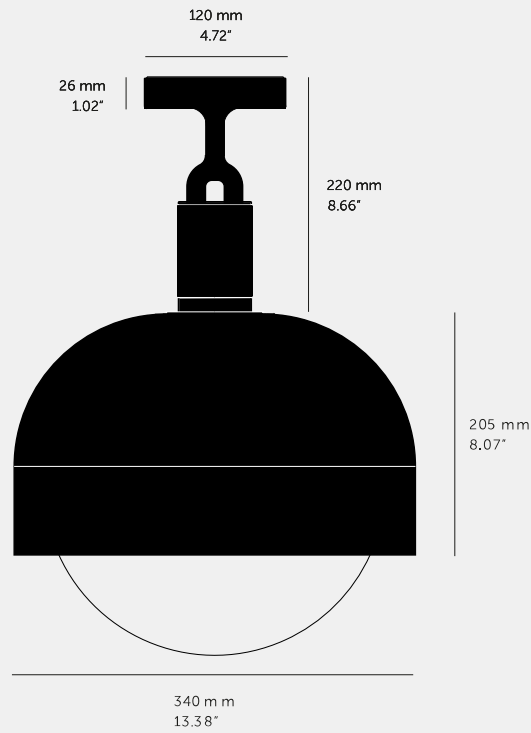

**FORKED CEILING /
LINEAR / SHADE /
GLOBE / OPAL /**

ACTION: CEILING LIGHT

KNURL: LINEAR

RANGE: FORKED

A ceiling light made from cast and machined metal, featuring our signature diamond-cut linear knurl pattern and fork detailing, refined by hand. Its matching shade is made from hand-spun metal and it comes with a handblown glass globe.

SPECIFICATIONS

Ceiling light
 1x solid metal lamp holder
 E27 / 220-240 VAC / IP20
 Max 7W
 Bulb included
 CB Certified / Class 1
 1x solid metal light shade
 1x hand-blown glass globe
 E27 compatible

INCLUDED