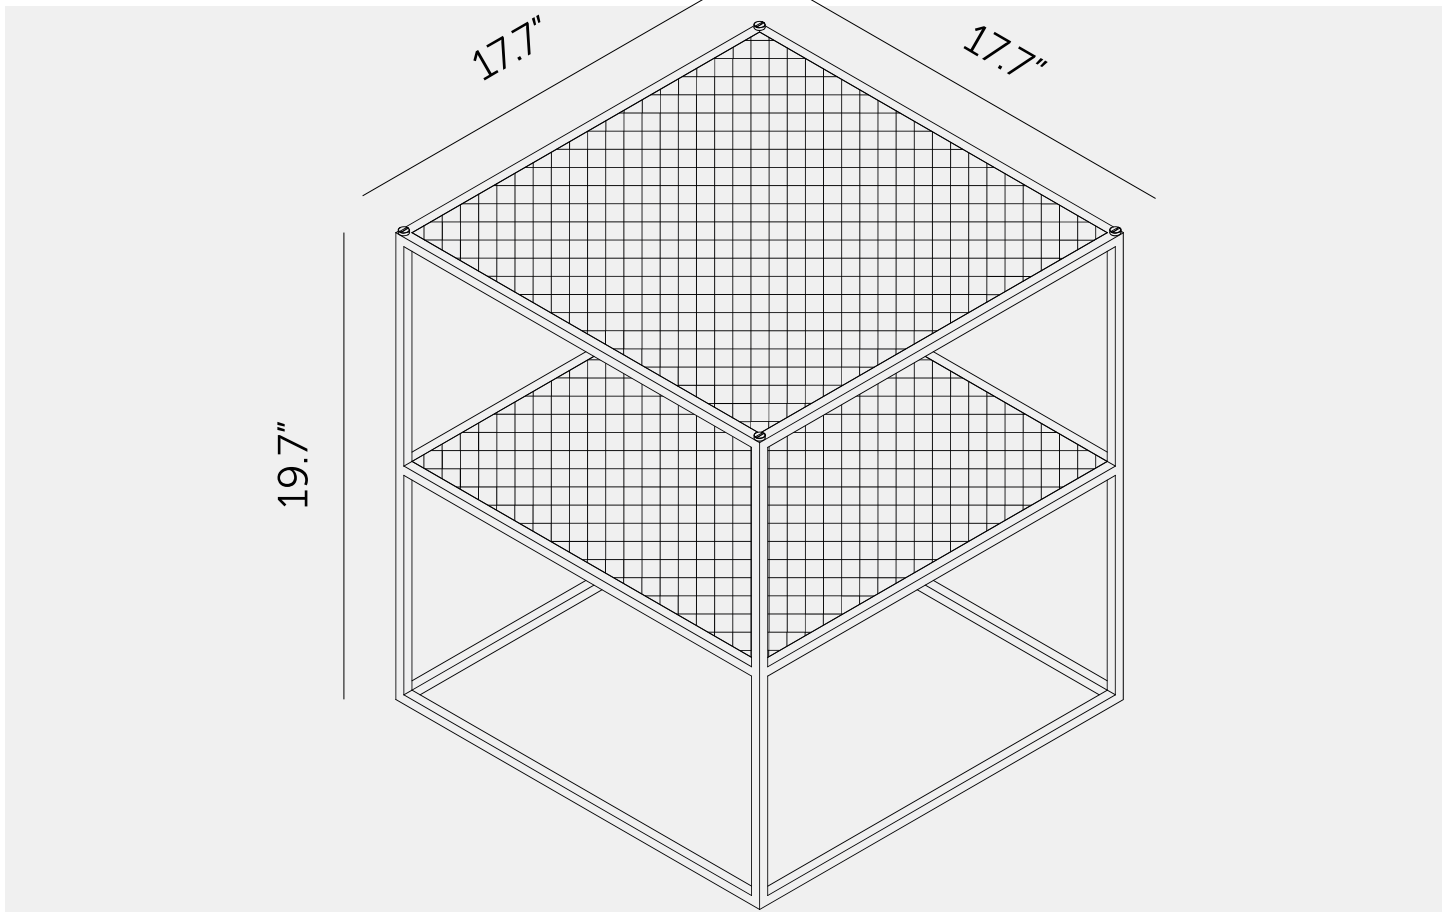

MESHED / SIDE

ACTION: SIDE TABLE

RANGE: FURNITURE

A side table made from matte black steel and perforated mesh. The table is finished with our signature solid metal coin screws, choose from steel and brass (both included). Can be placed on it's own or side-by-side to create larger arrangements.