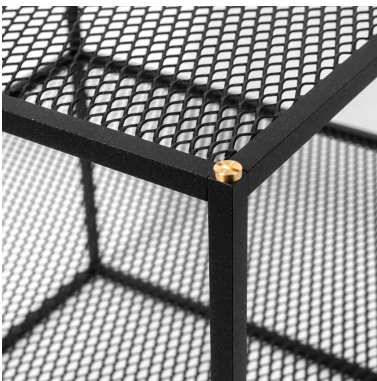

MESHED / SIDE

ACTION: SIDE TABLE

RANGE: FURNITURE

A side table made from matte black steel and perforated mesh. The table is finished with our signature solid metal coin screws, choose from steel and brass (both included). Can be placed on it's own or side-by-side to create larger arrangements.

INCLUDED

1x Meshed side table
4x Brass coin screws
4x Steel coin screws

PLEASE NOTE

DISCLAIMER: Always consult a trade professional when installing this side table. Buster + Punch is not responsible for the usage or feasibility of installation requirements. This product is not suitable for damp or wet environments.