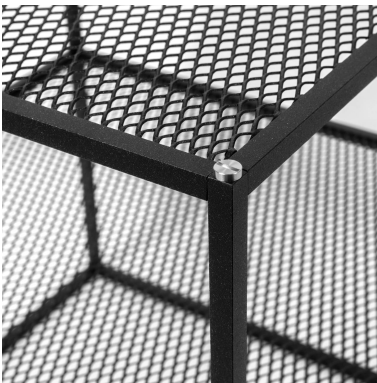

MESHED / SIDE

ACTION: SIDE TABLE

RANGE: FURNITURE

A side table made from matte black steel and perforated mesh. The table is finished with our signature solid metal coin screws, choose from steel and brass (both included). Can be placed on it's own or side-by-side to create larger arrangements.

SPECIFICATIONS

All MESHED products are made for indoor use only. If you use this product outside, then please note that some rust will occur over time. When picking up MESHED products, please ensure you do so by the legs to avoid any sharp edges from the mesh.

INCLUDED

1x Meshed side table
4x Brass coin screws
4x Steel coin screws

PLEASE NOTE

DISCLAIMER: Always consult a trade professional when installing this side table. Buster + Punch is not responsible for the usage or feasibility of installation requirements. This product is not suitable for damp or wet environments.