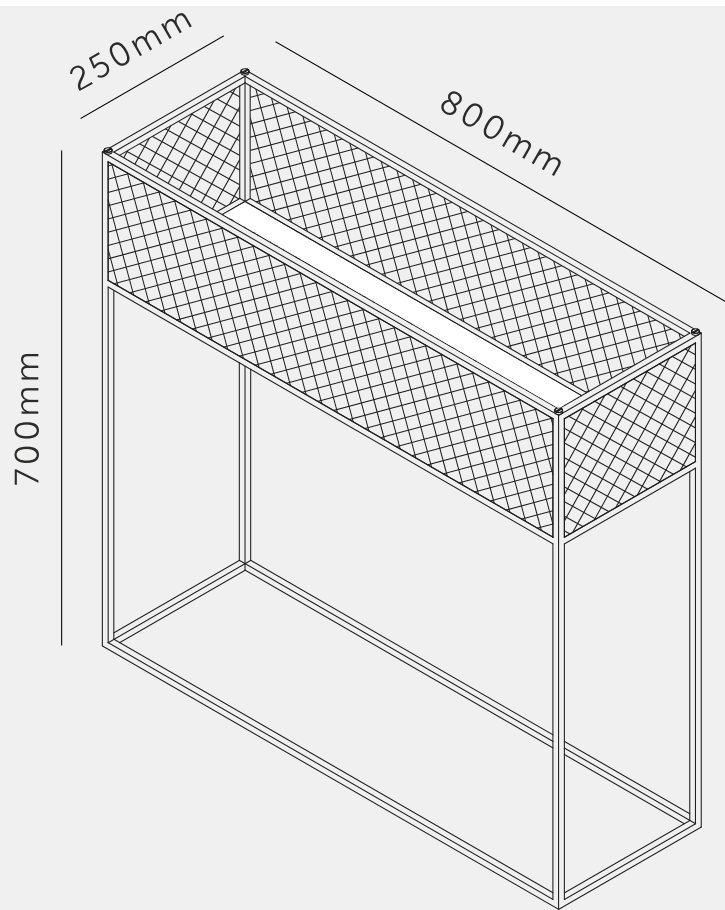

MESHED / PLANTER

ACTION: PLANTER

RANGE: FURNITURE

A planter made from matte black steel and perforated mesh. The planter is finished with our signature solid metal coin screws, choose from steel and brass (both included). The planter has a solid steel base to collect any water overspill and can also be used to store books and other accessories. Can be placed on it's own or side-by-side to create larger arrangements.