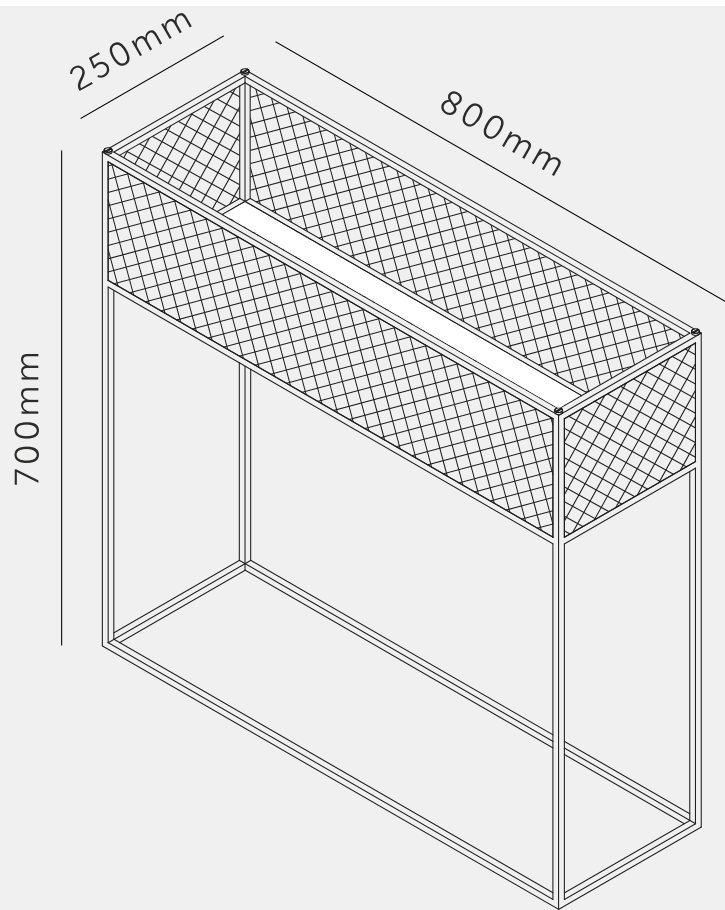

MESHED / PLANTER

ACTION: PLANTER

RANGE: FURNITURE

A planter made from matte black steel and perforated mesh. The planter is finished with our signature solid metal coin screws, choose from steel and brass (both included). The planter has a solid steel base to collect any water overspill and can also be used to store books and other accessories. Can be placed on it's own or side-by-side to create larger arrangements.

FINISH & SKU NUMBERS

sku:	finish:	size:
FMESPUS	● black	

INCLUDED

1x Meshed planter
4x Brass coin screws
4x Steel coin screws

PLEASE NOTE

DISCLAIMER: Always consult a trade professional when installing this planter. Buster + Punch is not responsible for the usage or feasibility of installation requirements. This product is not suitable for damp or wet environments.