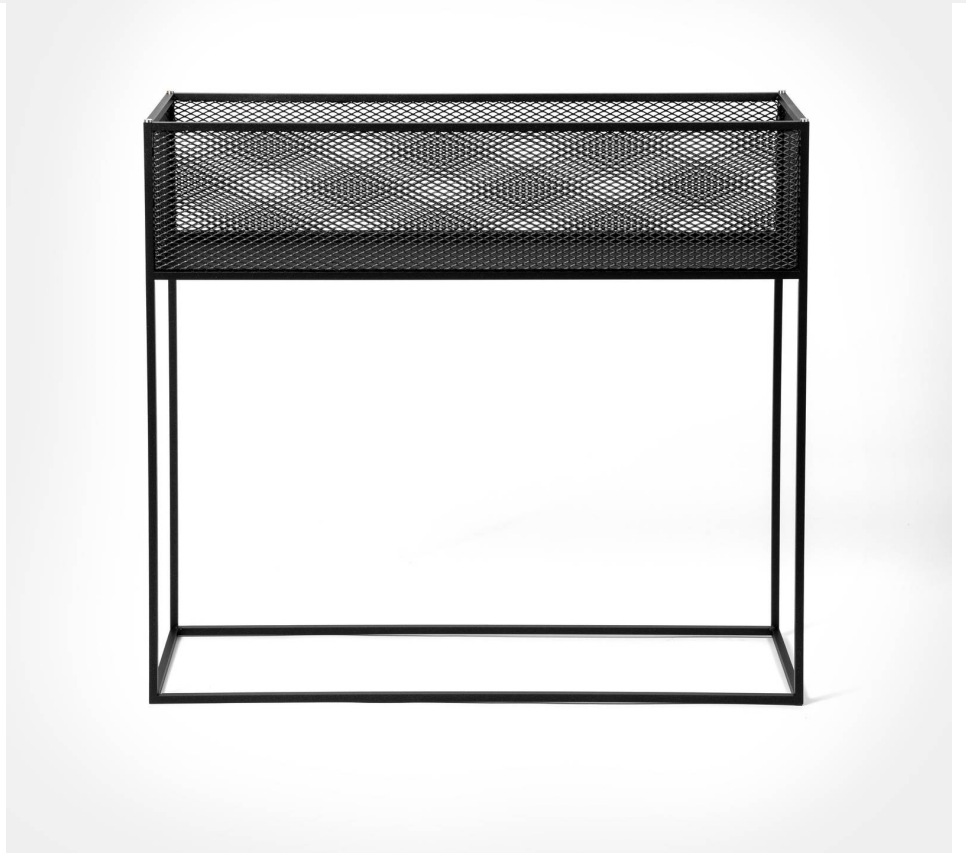

MESHED / PLANTER

ACTION: PLANTER

RANGE: FURNITURE

A planter made from matte black steel and perforated mesh. The planter is finished with our signature solid metal coin screws, choose from steel and brass (both included). The planter has a solid steel base to collect any water overspill and can also be used to store books and other accessories. Can be placed on it's own or side-by-side to create larger arrangements.

SPECIFICATIONS

All MESHED products are made for indoor use only. If you use this product outside, then please note that some rust will occur over time. Please ensure you pick up the PLANTER from the outside to avoid any sharp edges.

INCLUDED

1x Meshed planter
4x Brass coin screws
4x Steel coin screws

PLEASE NOTE

DISCLAIMER: Always consult a trade professional when installing this planter. Buster + Punch is not responsible for the usage or feasibility of installation requirements. This product is not suitable for damp or wet environments.