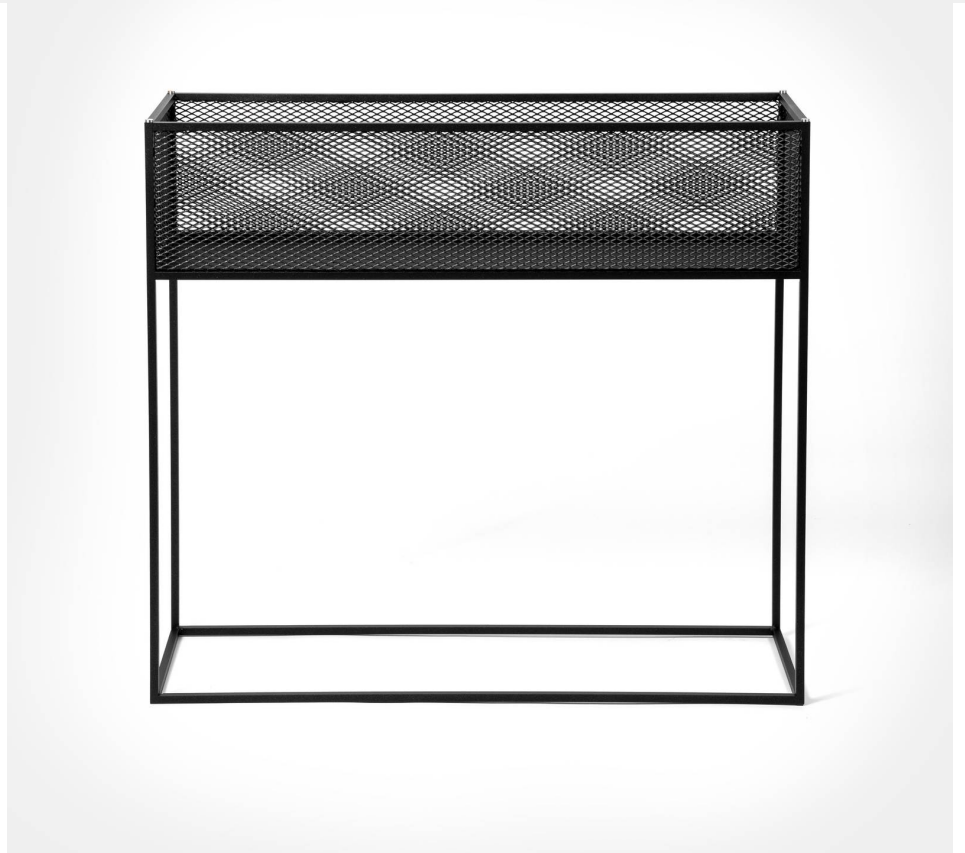

MESHED / PLANTER

ACTION: PLANTER

RANGE: FURNITURE

A planter made from matte black steel and perforated mesh. The planter is finished with our signature solid metal coin screws, choose from steel and brass (both included). The planter has a solid steel base to collect any water overspill and can also be used to store books and other accessories. Can be placed on it's own or side-by-side to create larger arrangements.

SPECIFICATIONS

All MESHED products are made for indoor use only. If you use this product outside, then please note that some rust will occur over time. Please ensure you pick up the PLANTER from the outside to avoid any sharp edges.

FINISH & SKU NUMBERS

sku:	finish:	size:
FMESPUS	● black	

INCLUDED

1x Meshed planter
4x Brass coin screws
4x Steel coin screws

PLEASE NOTE

DISCLAIMER: Always consult a trade professional when installing this planter. Buster + Punch is not responsible for the usage or feasibility of installation requirements. This product is not suitable for damp or wet environments.