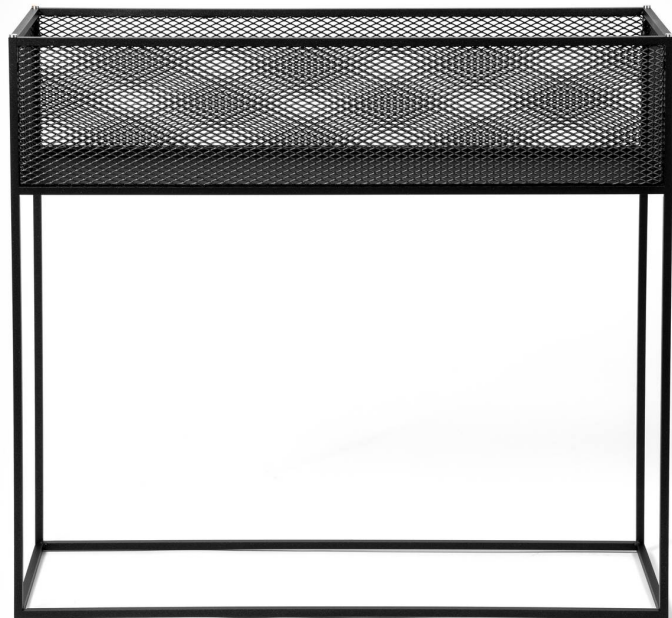

MESHED / PLANTER

ACTION: PLANTER

RANGE: FURNITURE

A planter made from matte black steel and perforated mesh. The planter is finished with our signature solid metal coin screws, choose from steel and brass (both included). The planter has a solid steel base to collect any water overspill and can also be used to store books and other accessories. Can be placed on it's own or side-by-side to create larger arrangements.

SPECIFICATIONS

All MESHED products are made for indoor use only. If you use this product outside, then please note that some rust will occur over time. Please ensure you pick up the PLANTER from the outside to avoid any sharp edges.

INCLUDED

1x Meshed planter
4x Brass coin screws
4x Steel coin screws

FINISH & SKU NUMBERS

sku:	finish:	size:
FMESPUS	● black	

PLEASE NOTE

DISCLAIMER: Always consult a trade professional when installing this planter. Buster + Punch is not responsible for the usage or feasibility of installation requirements. This product is not suitable for damp or wet environments.