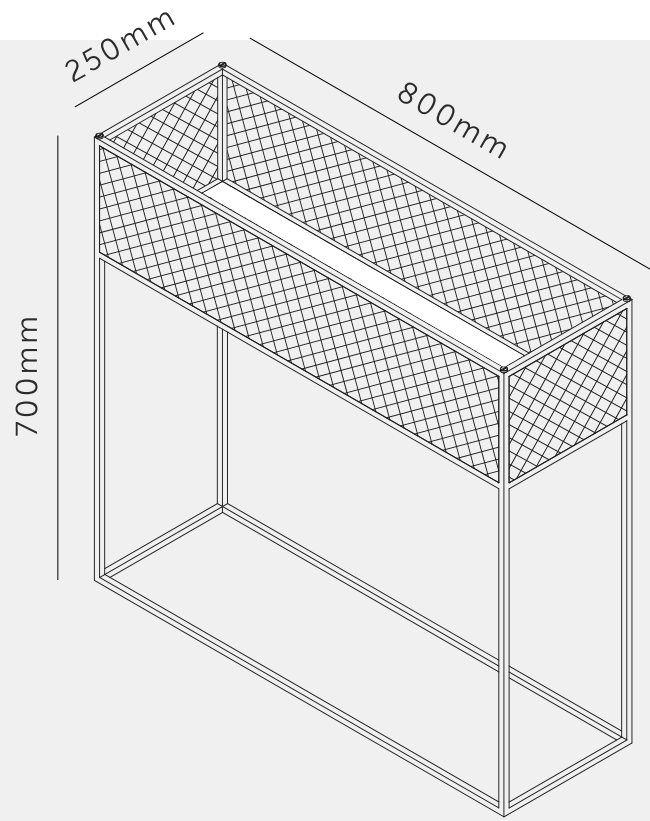

## MESHED / PLANTER

---

**ACTION: PLANTER**

---

**RANGE: FURNITURE**

---

A planter made from matte black steel and perforated mesh. The planter is finished with our signature solid metal coin screws, choose from steel and brass (both included). The planter has a solid steel base to collect any water overspill and can also be used to store books and other accessories. Can be placed on it's own or side-by-side to create larger arrangements.

---

**INCLUDED**

---

1x Meshed planter  
4x Brass coin screws  
4x Steel coin screws

---

**FINISH & SKU NUMBERS**

---

sku	finish	size
FMESPUS	● black	