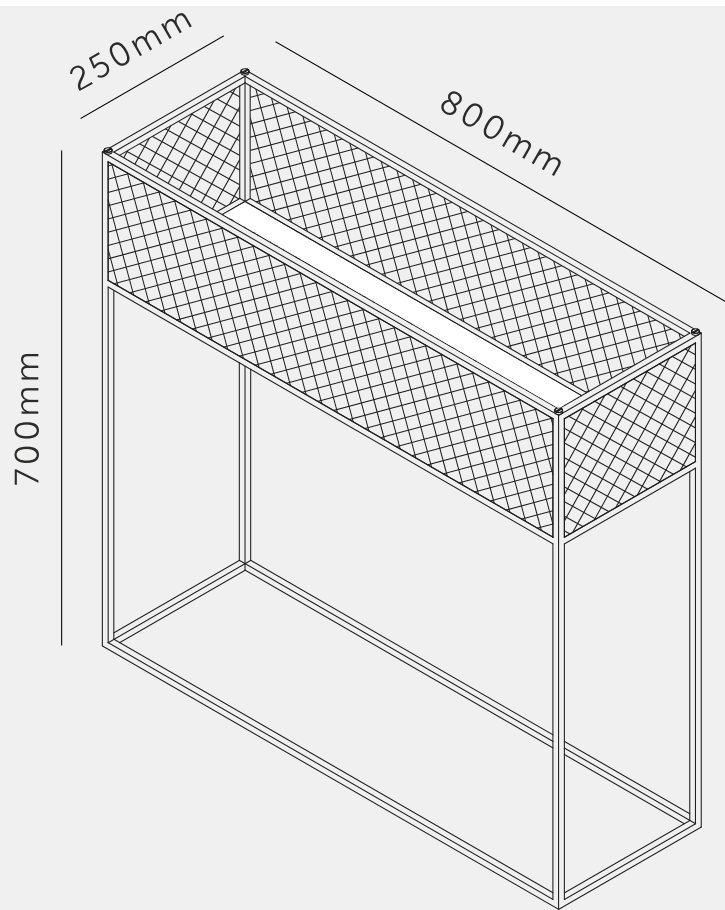

MESHED / PLANTER

ACTION: PLANTER

RANGE: FURNITURE

A planter made from matte black steel and perforated mesh. The planter is finished with our signature solid metal coin screws, choose from steel and brass (both included). The planter has a solid steel base to collect any water overspill and can also be used to store books and other accessories. Can be placed on it's own or side-by-side to create larger arrangements.

INCLUDED

1x Meshed planter
4x Brass coin screws
4x Steel coin screws

FINISH & SKU NUMBERS

sku:	finish:	size:
FMESPUS	● black	

PLEASE NOTE

DISCLAIMER: Always consult a trade professional when installing this planter. Buster + Punch is not responsible for the usage or feasibility of installation requirements. This product is not suitable for damp or wet environments.