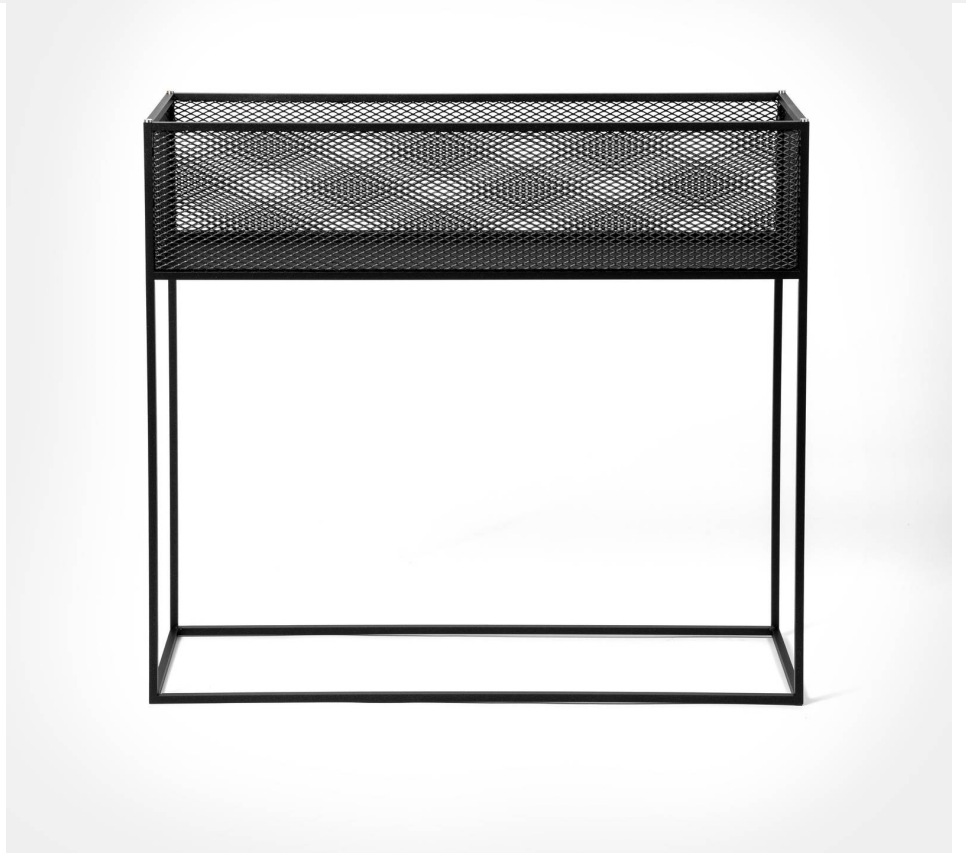

## MESHED / PLANTER

---

**ACTION: PLANTER**

---

**RANGE: FURNITURE**

---

A planter made from matte black steel and perforated mesh. The planter is finished with our signature solid metal coin screws, choose from steel and brass (both included). The planter has a solid steel base to collect any water overspill and can also be used to store books and other accessories. Can be placed on it's own or side-by-side to create larger arrangements.

---

**INCLUDED**

---

1x Meshed planter  
4x Brass coin screws  
4x Steel coin screws

---

**FINISH & SKU NUMBERS**

---

sku	finish	size
FMESPUS	● black	