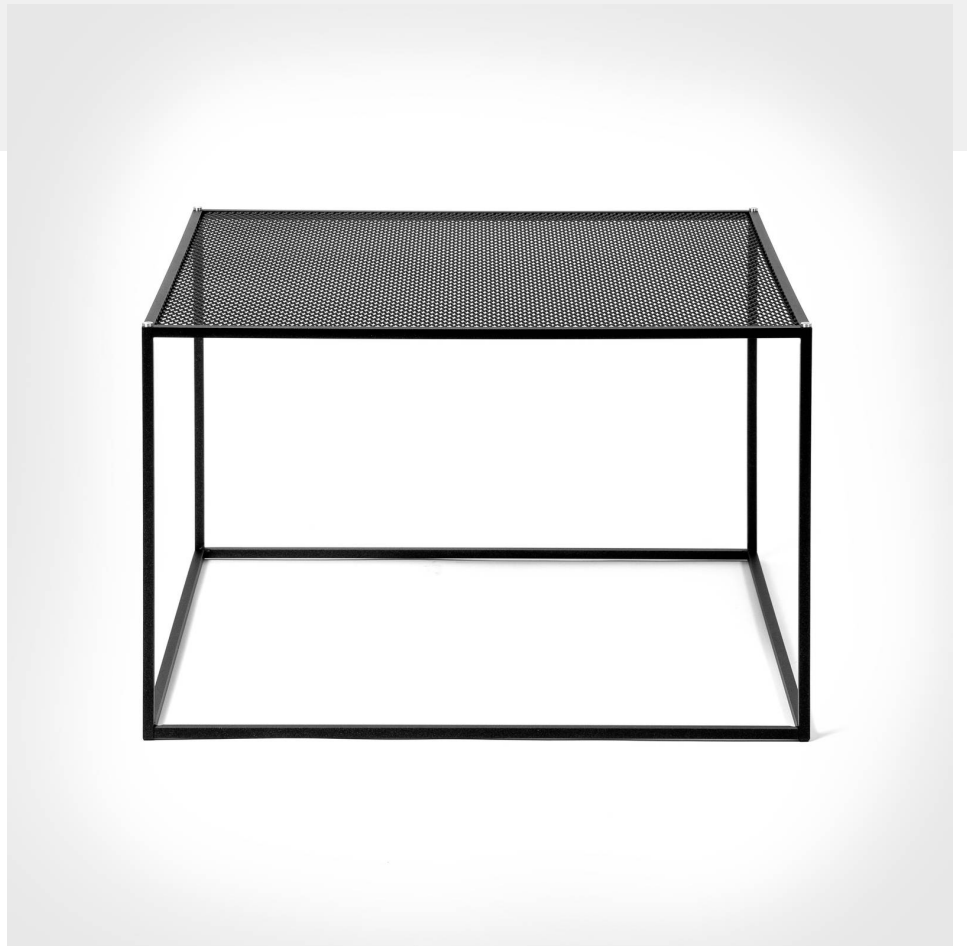

**MESHED / COFFEE**

---

**ACTION: COFFEE TABLE**

---

**RANGE: FURNITURE**

---

A coffee table made from solid black steel and perforated mesh. The table is finished in matte black powder coat and our signature solid metal coin screws, choose from brass and steel (both included).

---

**INCLUDED**

---

1x Meshed coffee table  
4x Brass coin screws  
4x Steel coin screws

---

**PLEASE NOTE**

---

DISCLAIMER: Always consult a trade professional when installing this coffee table. Buster + Punch is not responsible for the usage or feasibility of installation requirements. This product is not suitable for damp or wet environments.