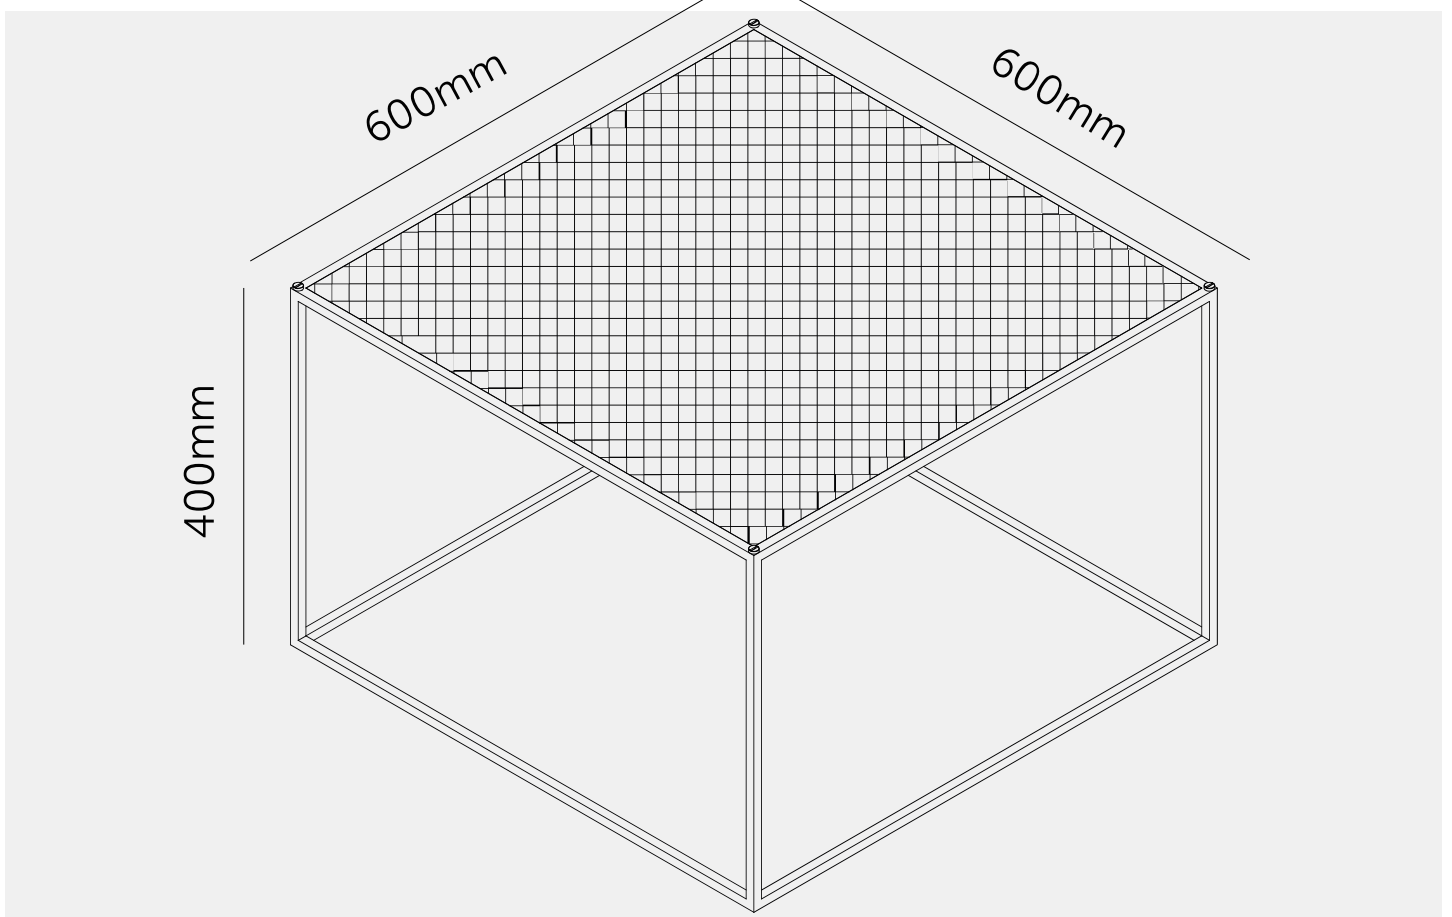

**MESHED / COFFEE**

---

**ACTION: COFFEE TABLE**

---

**RANGE: FURNITURE**

---

A coffee table made from solid black steel and perforated mesh. The table is finished in matte black powder coat and our signature solid metal coin screws, choose from brass and steel (both included).