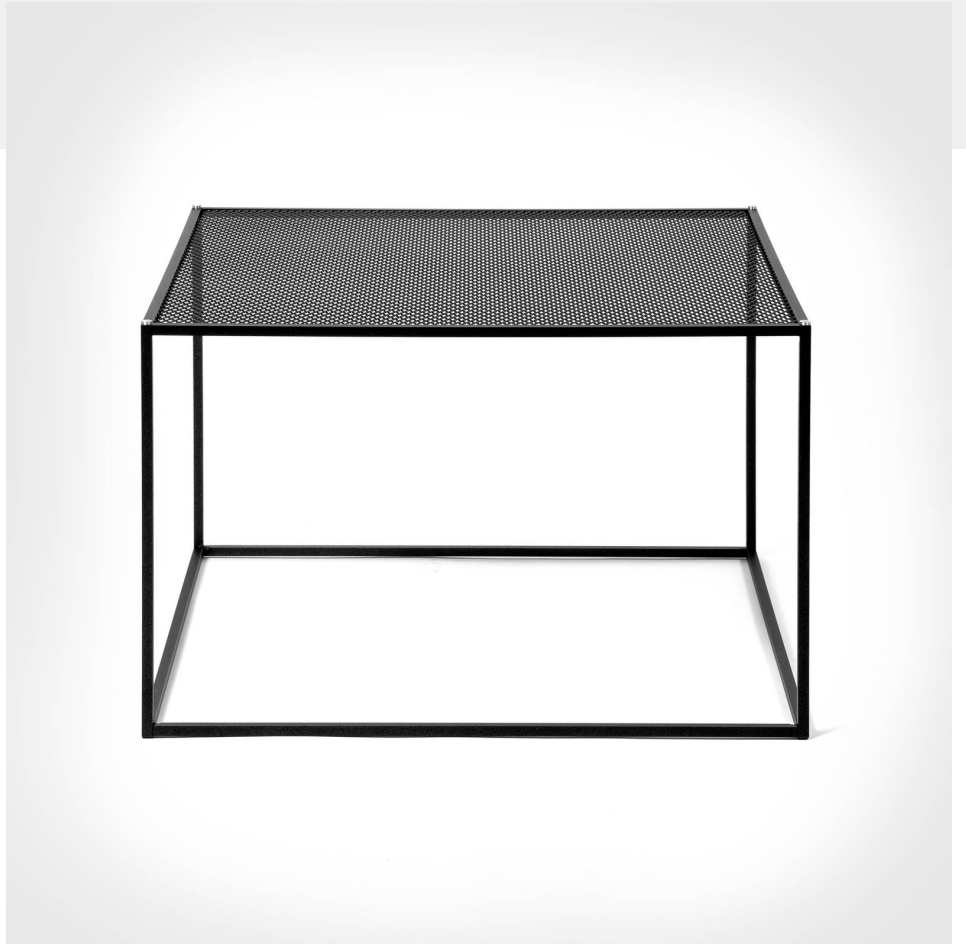

MESHED / COFFEE

ACTION: COFFEE TABLE

RANGE: FURNITURE

A coffee table made from solid black steel and perforated mesh. The table is finished in matte black powder coat and our signature solid metal coin screws, choose from brass and steel (both included).

INCLUDED

1x Meshed coffee table
4x Brass coin screws
4x Steel coin screws

PLEASE NOTE

DISCLAIMER: Always consult a trade professional when installing this coffee table. Buster + Punch is not responsible for the usage or feasibility of installation requirements. This product is not suitable for damp or wet environments.