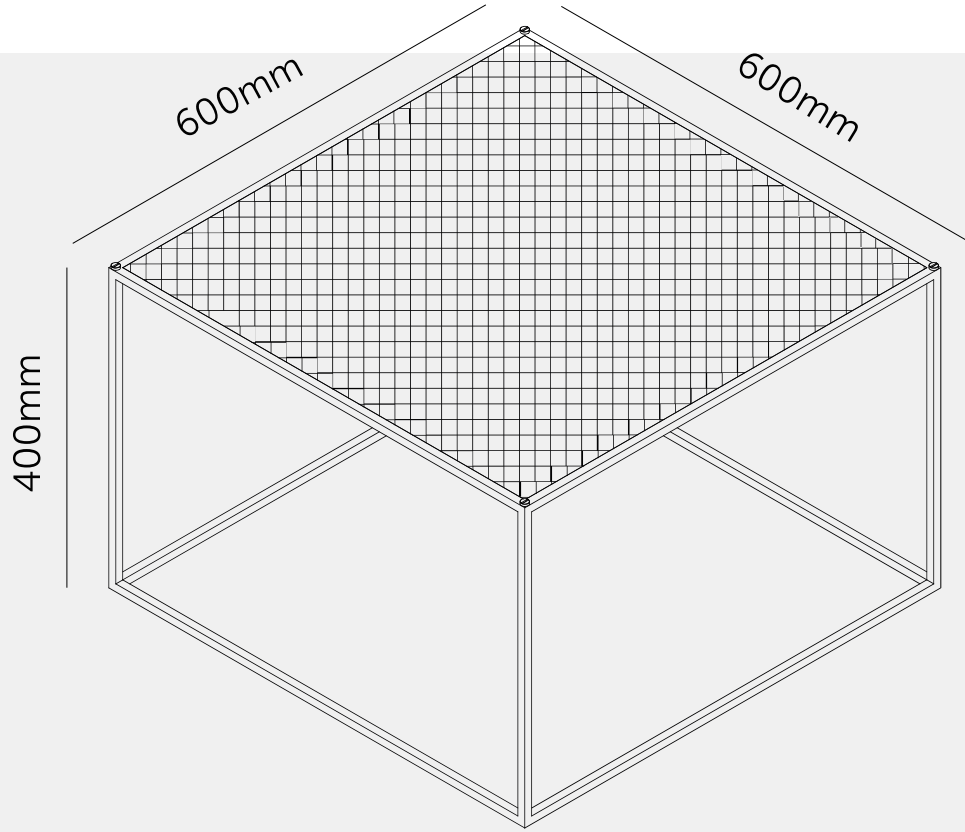

**MESHED / COFFEE**

---

**ACTION: COFFEE TABLE**

---

**RANGE: FURNITURE**

---

A coffee table made from solid black steel and perforated mesh. The table is finished in matte black powder coat and our signature solid metal coin screws, choose from brass and steel (both included).