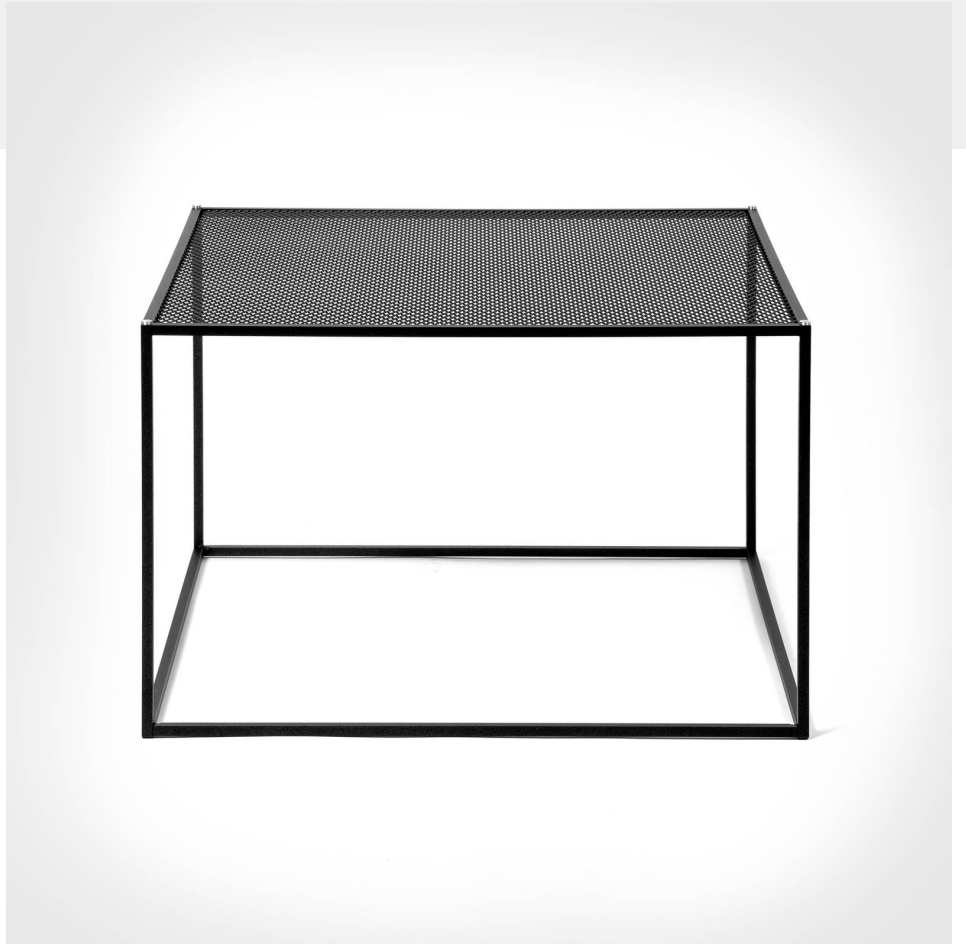

**MESHED / COFFEE**

---

**ACTION: COFFEE TABLE**

---

**RANGE: FURNITURE**

---

A coffee table made from solid black steel and perforated mesh. The table is finished in matte black powder coat and our signature solid metal coin screws, choose from brass and steel (both included).

---

**INCLUDED**

---

1x Meshed coffee table  
4x Brass coin screws  
4x Steel coin screws

---

**FINISH & SKU NUMBERS**

---

sku	finish	size
FMESCUS	● black	