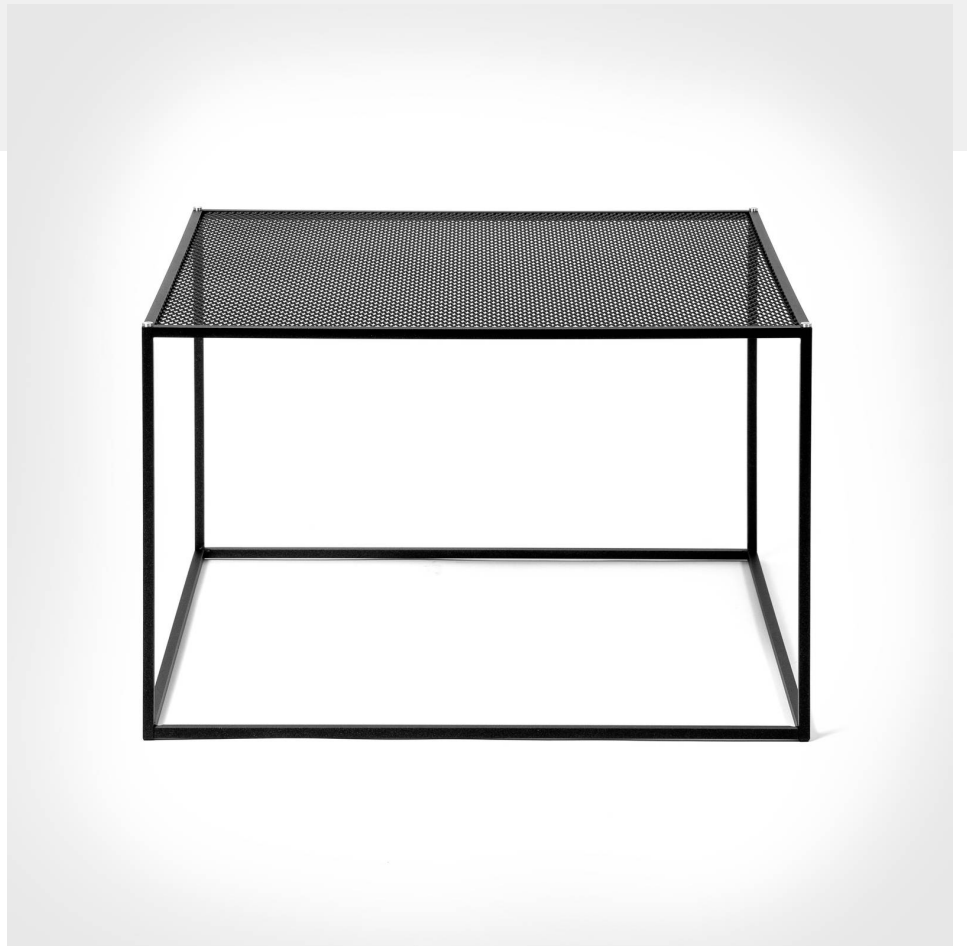

MESHED / COFFEE

ACTION: COFFEE TABLE

RANGE: FURNITURE

A coffee table made from solid black steel and perforated mesh. The table is finished in matte black powder coat and our signature solid metal coin screws, choose from brass and steel (both included).

INCLUDED

1x Meshed coffee table
4x Brass coin screws
4x Steel coin screws

FINISH & SKU NUMBERS

sku:	finish:	size:
FMESCUS	● black	

PLEASE NOTE

DISCLAIMER: Always consult a trade professional when installing this coffee table. Buster + Punch is not responsible for the usage or feasibility of installation requirements. This product is not suitable for damp or wet environments.