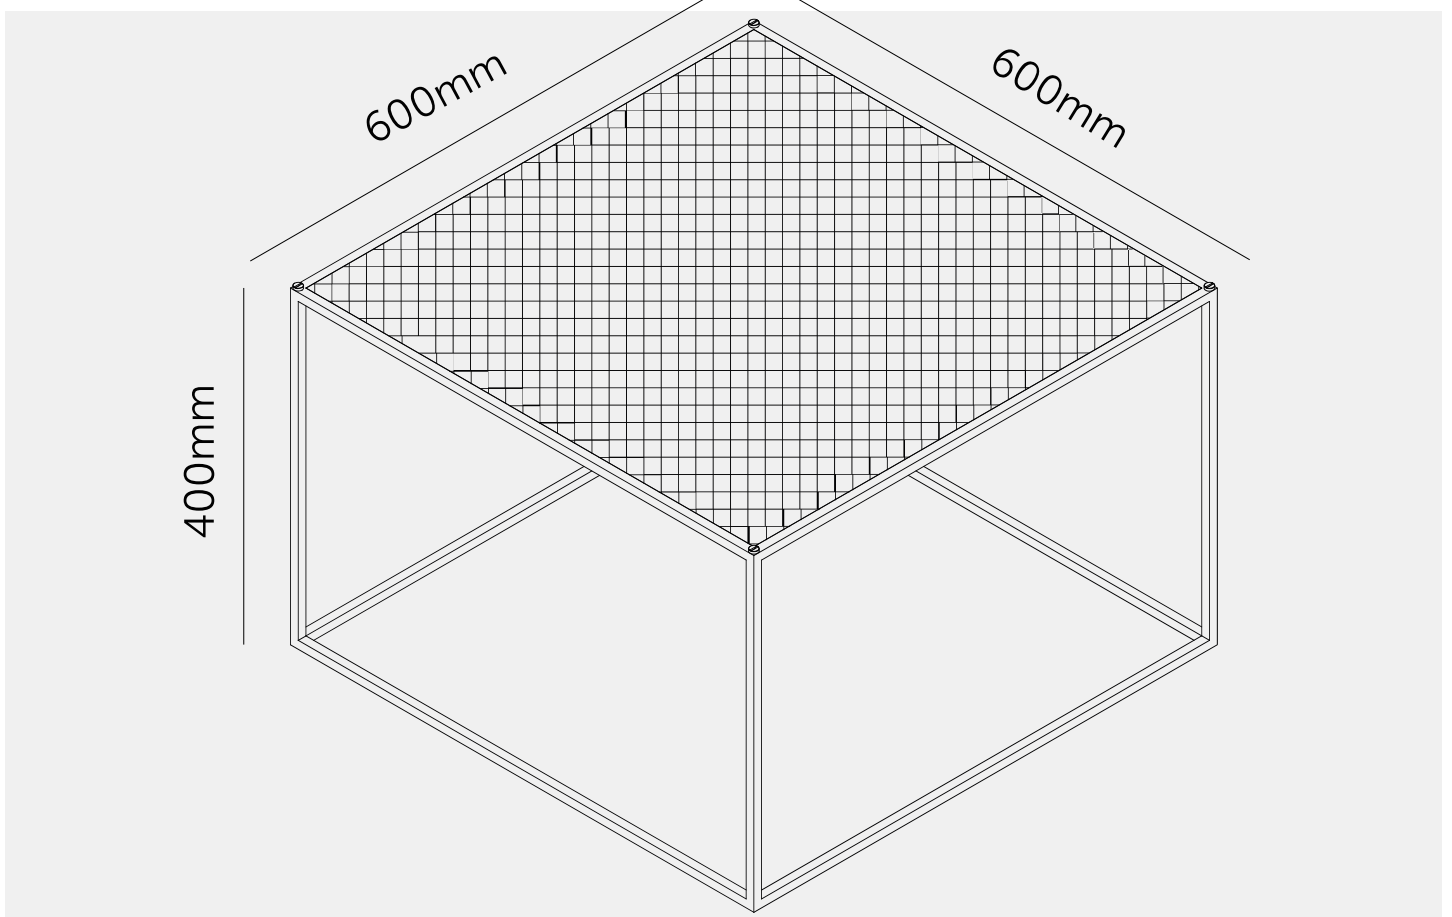

MESHED / COFFEE

ACTION: COFFEE TABLE

RANGE: FURNITURE

A coffee table made from solid black steel and perforated mesh. The table is finished in matte black powder coat and our signature solid metal coin screws, choose from brass and steel (both included).