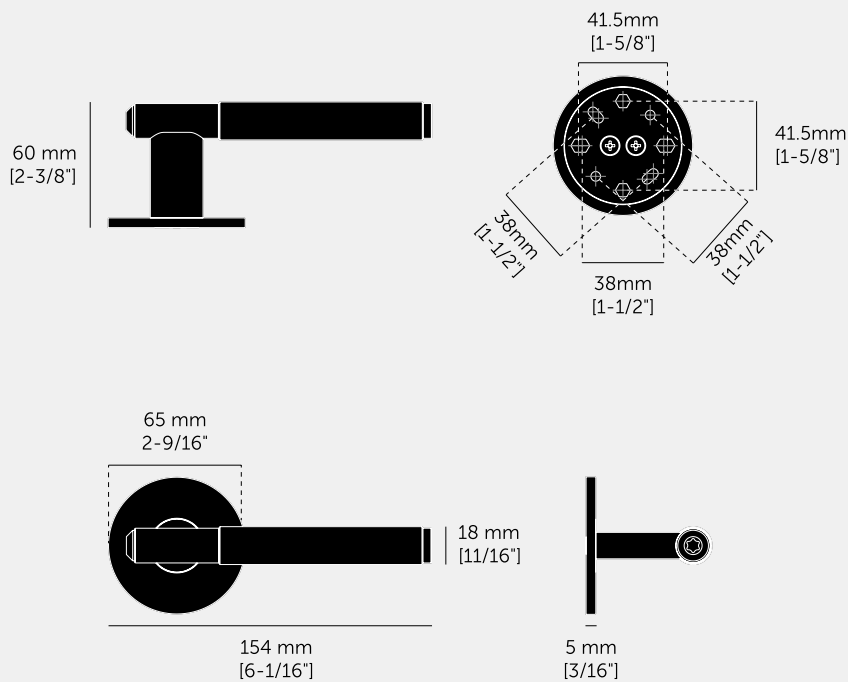

**DOOR HANDLE /
FIXED / 2-9/16 INCH
ROSE / LINEAR**

ACTION: FIXED DOOR HANDLE

KNURL: LINEAR

RANGE: FIXED DOOR HANDLES

A single fixed door handle made from solid metal. This door handle features our elegant linear knurled detailing and torx screw. Works great on all internal doors and can be combined with our matching door accessories.

SPECIFICATIONS

A fixed "dummy" door handle for use with a sprung roller latch (not included) or internal sliding doors.

Suitable for interior doors only.

Minimum door of thicknesses: 0.8" with supplied fittings.

FINISH & SKU NUMBERS

sku:	finish:	size:
NDD-054449	● brass	
NDD-454452	● smoked bronze	
NDD-074448	● steel	
NDD-484450	● welders black	

INCLUDED

Box 1:
 1 x fixed lever handle without rose cover plate
 6 x woodscrews
 1 x plastic allen key

Box 2:
 1 x 2.56 inch rose cover plate

PLEASE NOTE

DISCLAIMER: Always consult a trade professional when installing this product. Buster + Punch is not responsible for the usage or feasibility of installation requirements. Not suitable in damp or wet environments. Not suitable for outdoor or commercial use. Internal use only.