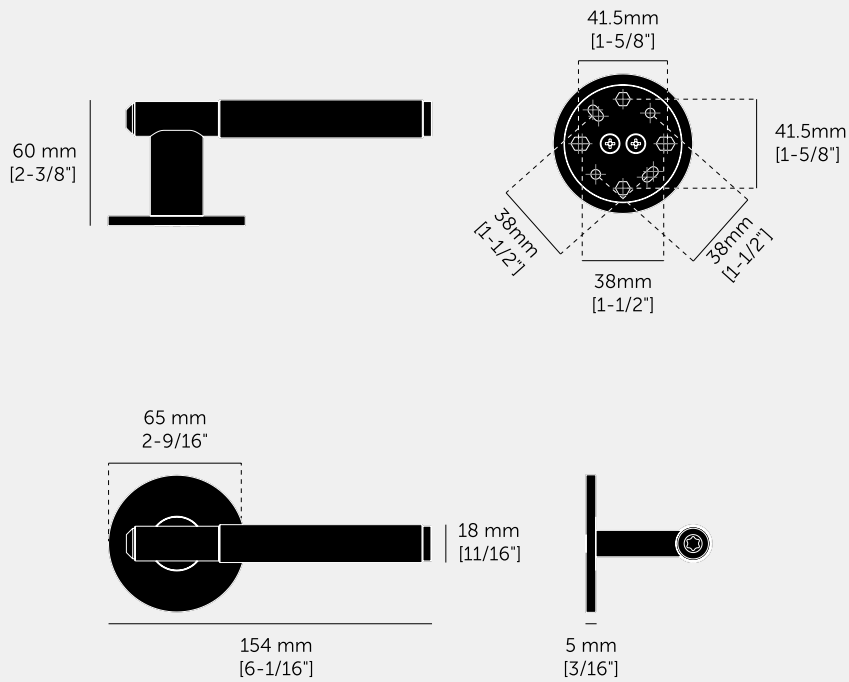

**DOOR HANDLE /
FIXED / 2-9/16 INCH
ROSE / LINEAR**

ACTION: FIXED DOOR HANDLE

KNURL: LINEAR

RANGE: FIXED DOOR HANDLES

A single fixed door handle made from solid metal. This door handle features our elegant linear knurled detailing and torx screw. Works great on all internal doors and can be combined with our matching door accessories.

SPECIFICATIONS

A fixed "dummy" door handle for use with a sprung roller latch (not included) or internal sliding doors.

Suitable for interior doors only.

Minimum door of thicknesses: 0.8" with supplied fittings.

FINISH & SKU NUMBERS

sku:	finish:	size:
NDD-054449	● brass	
NDD-074448	● steel	
NDD-484450	● welders black	

INCLUDED

Box 1:
 1 x fixed lever handle without rose cover plate
 6 x woodscrews
 1 x plastic allen key

Box 2:
 1 x 2.56 inch rose cover plate

PLEASE NOTE

DISCLAIMER: Always consult a trade professional when installing this product. Buster + Punch is not responsible for the usage or feasibility of installation requirements. Not suitable in damp or wet environments. Not suitable for outdoor or commercial use. Internal use only.