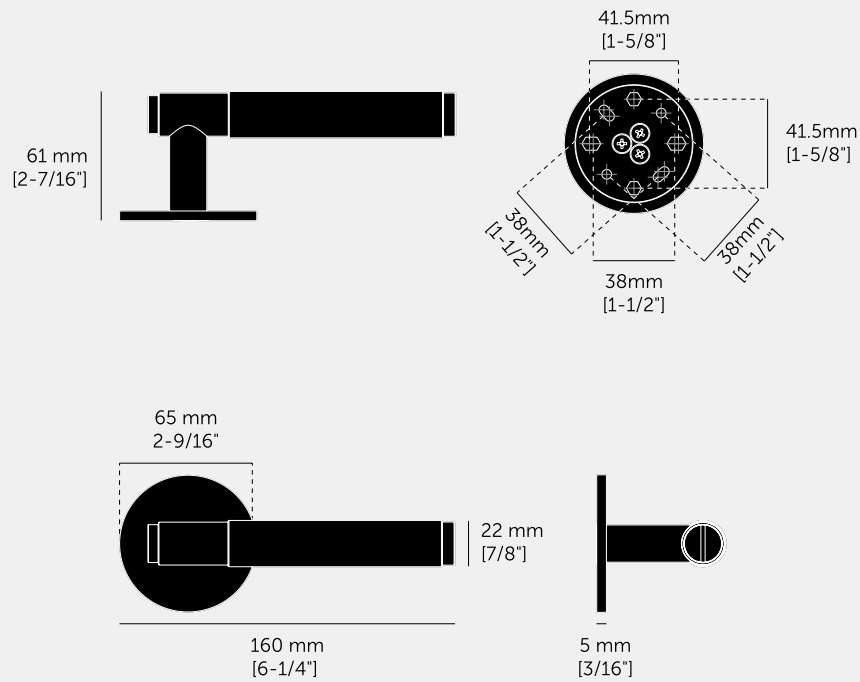

**DOOR HANDLE /
FIXED / 2-9/16 INCH
ROSE / CROSS**

ACTION: FIXED DOOR HANDLE

KNURL: CROSS

RANGE: FIXED DOOR HANDLES

A single fixed door lever made from solid metal and featuring our signature diamond cut cross knurl pattern and coin screw end. Works great on all internal doors and can be teamed up with our matching door accessories.

SPECIFICATIONS

A fixed "dummy" door handle for use with a sprung roller latch (not included) or internal sliding doors.

Suitable for interior doors only.

Minimum door of thicknesses: 0.8" with supplied fittings.

FINISH & SKU NUMBERS

sku:	finish:	size:
NDD-024447	● black	
NDD-054446	● brass	
NDD-074445	● steel	

INCLUDED

Box 1:
 1 x fixed lever handle without rose cover plate
 6 x woodscrews
 1 x plastic allen key

Box 2:
 1 x 2.56 inch rose cover plate

PLEASE NOTE

DISCLAIMER: Always consult a trade professional when installing this product. Buster + Punch is not responsible for the usage or feasibility of installation requirements. Not suitable in damp or wet environments. Not suitable for outdoor or commercial use. Internal use only.