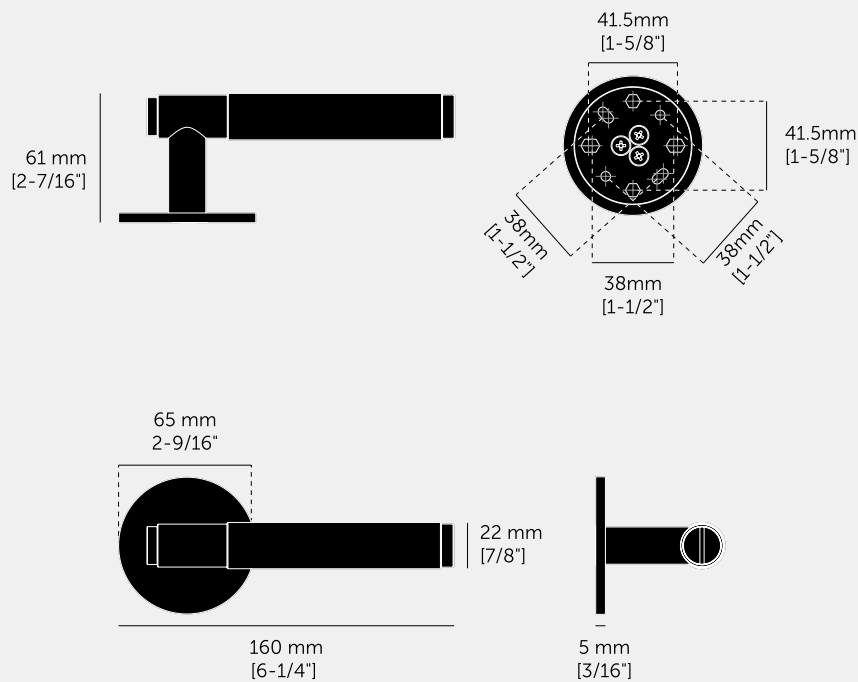

**DOOR HANDLE /
FIXED / 2-9/16 INCH
ROSE / CROSS**

ACTION: FIXED DOOR HANDLE

KNURL: CROSS

RANGE: FIXED DOOR HANDLES

A single fixed door lever made from solid metal and featuring our signature diamond cut cross knurl pattern and coin screw end. Works great on all internal doors and can be teamed up with our matching door accessories.

SPECIFICATIONS

A fixed "dummy" door handle for use with a sprung roller latch (not included) or internal sliding doors.

Suitable for interior doors only.

Minimum door of thicknesses: 0.8" with supplied fittings.

FINISH & SKU NUMBERS

sku:	finish:	size:
NDD-024447	● black	
NDD-054446	● brass	
NDD-454451	● smoked bronze	
NDD-074445	● steel	

INCLUDED

Box 1:
 1 x fixed lever handle without rose cover plate
 6 x woodscrews
 1 x plastic allen key

Box 2:
 1 x 2.56 inch rose cover plate

PLEASE NOTE

DISCLAIMER: Always consult a trade professional when installing this product. Buster + Punch is not responsible for the usage or feasibility of installation requirements. Not suitable in damp or wet environments. Not suitable for outdoor or commercial use. Internal use only.