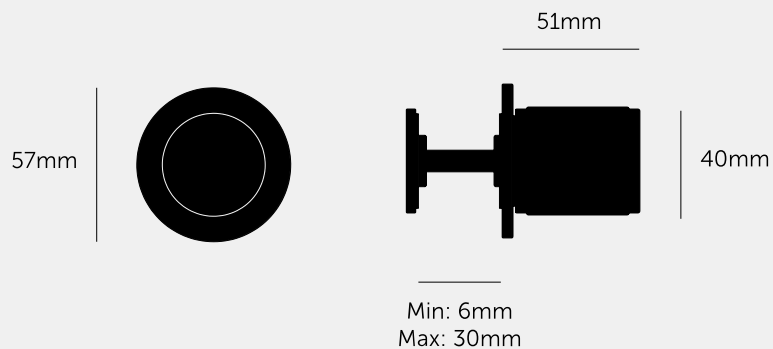

**DOOR KNOB / FIXED
/ SINGLE-SIDED /
LINEAR**

ACTION: FIXED DOOR KNOB

KNURL: LINEAR

RANGE: DOOR KNOBS

A fixed, single-sided, door knob made from solid metal with a solid spun metal plate on the reverse side of the door. Machined from solid metal bar and featuring our elegant linear-knurl detailing. Works great on all internal doors and can be teamed up with our matching door accessories.

SPECIFICATIONS

A single solid metal door knob, with rear side cosmetic circular disc. Designed to be fixed onto any wooden or glass door. Fits doors of thickness minimum 6mm to maximum 30mm (with supplied fixings*).

*For thicker doors, a longer countersunk M8 bolt will need to be sourced.

FINISH & SKU NUMBERS

sku:	finish:	size:
RDK-091059	● gun metal	
RDK-071058	● steel	
RDK-481056	● welders black	

INCLUDED

1 x single-sided fixed door knob
1 x 5mm allen key