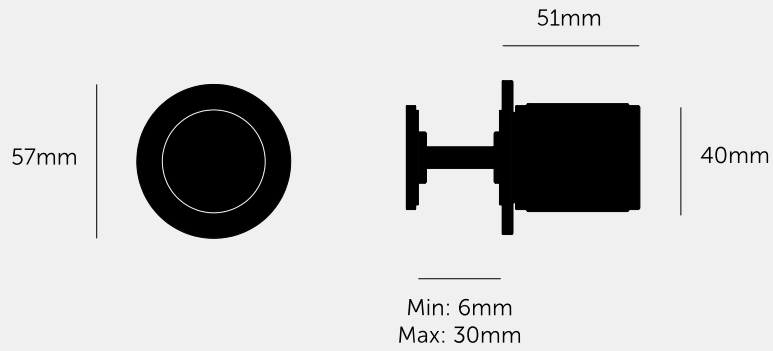

**DOOR KNOB / FIXED  
/ SINGLE-SIDED /  
LINEAR**

---

**ACTION: FIXED DOOR KNOB**

---

**KNURL: LINEAR**

---

**RANGE: DOOR KNOBS**

---

A fixed, single-sided, door knob made from solid metal with a solid spun metal plate on the reverse side of the door. Machined from solid metal bar and featuring our elegant linear-knurl detailing. Works great on all internal doors and can be teamed up with our matching door accessories.

#### SPECIFICATIONS

---

A single solid metal door knob, with rear side cosmetic circular disc. Designed to be fixed onto any wooden or glass door. Fits doors of thickness minimum 6mm to maximum 30mm (with supplied fixings\*).