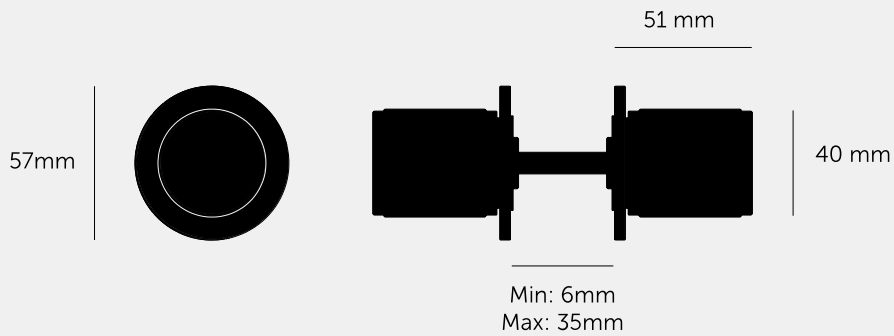

**DOOR KNOB / FIXED
/ DOUBLE-SIDED /
LINEAR**

ACTION: FIXED DOOR KNOB

KNURL: LINEAR

RANGE: DOOR KNOBS

A fixed, double-sided, door knob set made from solid metal. Machined from solid metal bar and featuring our elegant linear-knurl detailing. Works great on all internal doors and can be teamed up with our matching door accessories.

SPECIFICATIONS

A pair of solid metal door knobs, designed to be fixed back-to-back on any wooden or glass door. Fits doors of thickness: minimum 6mm to maximum 35mm (with supplied fixings*).

*For thicker doors, a longer M8 bolt will need to be sourced.