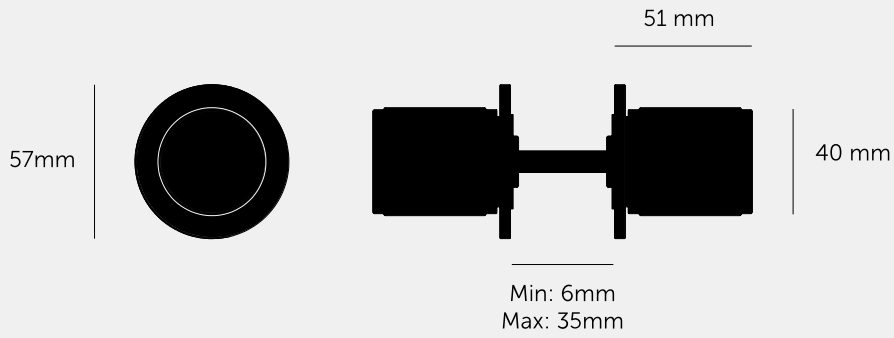

**DOOR KNOB / FIXED
/ DOUBLE-SIDED /
LINEAR**

ACTION: FIXED DOOR KNOB

KNURL: LINEAR

RANGE: DOOR KNOBS

A fixed, double-sided, door knob set made from solid metal. Machined from solid metal bar and featuring our elegant linear-knurl detailing. Works great on all internal doors and can be teamed up with our matching door accessories.

SPECIFICATIONS

A pair of solid metal door knobs, designed to be fixed back-to-back on any wooden or glass door. Fits doors of thickness: minimum 6mm to maximum 35mm (with supplied fixings*).

*For thicker doors, a longer M8 bolt will need to be sourced.