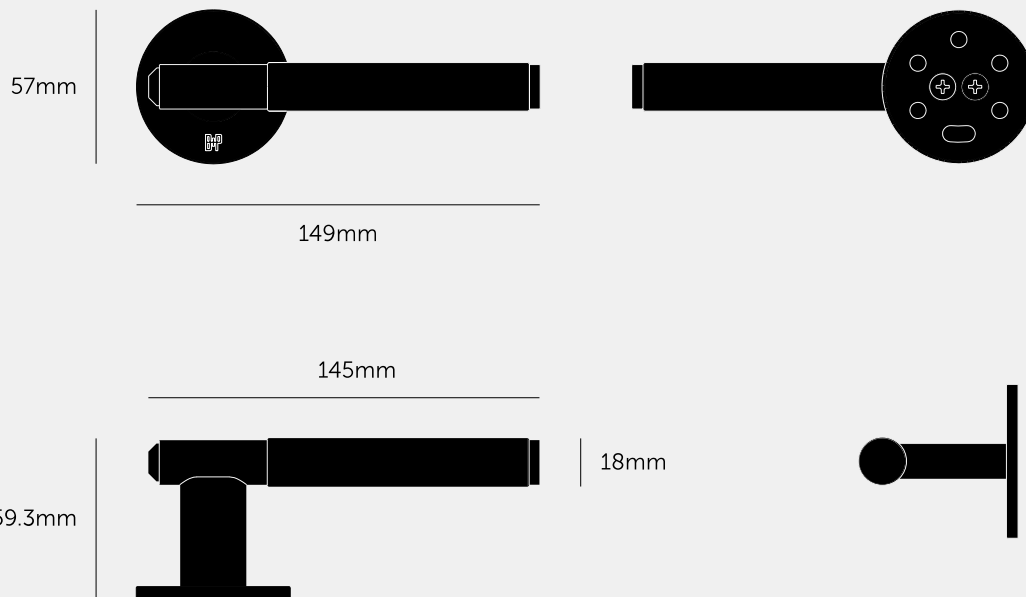

**DOOR HANDLE /  
FIXED / SINGLE-  
SIDED / LINEAR**

---

**ACTION: FIXED DOOR HANDLE**

---

**KNURL: LINEAR**

---

**RANGE: FIXED DOOR HANDLES**

---

A single fixed door handle made from solid metal and featuring our elegant linear-knurl detailing, torx screws and laser etched Buster + Punch insignia. Works great on all internal doors and can be combined with our matching door accessories

#### SPECIFICATIONS

---

A fixed "dummy" door handle for use with a sprung roller latch (not included) or internal sliding doors. Suitable for interior doors only. Minimum door of thicknesses: 20mm\* (with supplied fixings\*).

#### FINISH & SKU NUMBERS

---

sku:	finish:	size:
RLH-091047	● gun metal	
RLH-071046	● steel	
RLH-481044	● welders black	

---