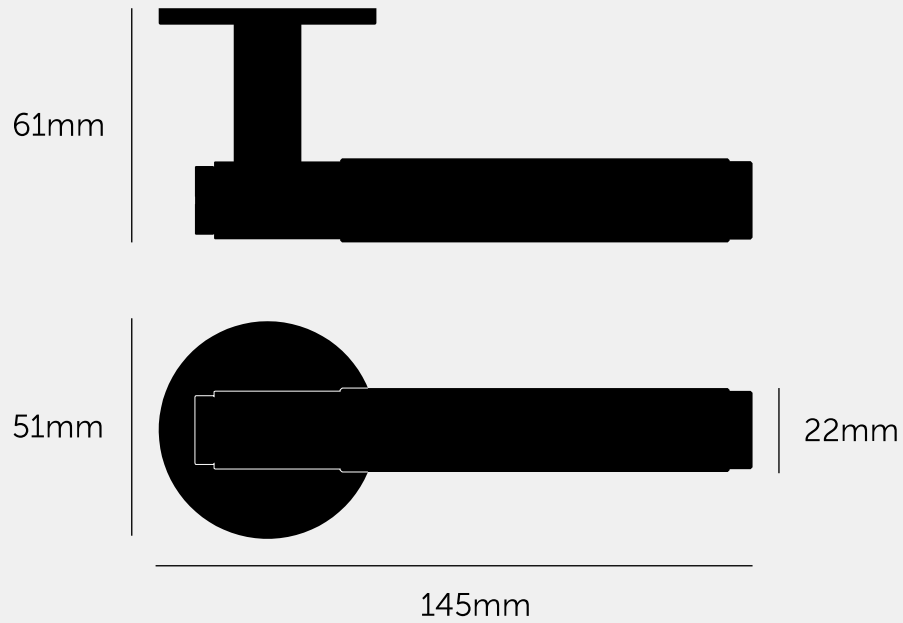

**DOOR HANDLE /
FIXED / SINGLE-
SIDED / CROSS**

ACTION: FIXED DOOR HANDLE

KNURL: CROSS

RANGE: FIXED DOOR HANDLES

A fixed door handle made from solid metal and featuring our signature diamond cut cross knurl pattern and coin screw end. Works great on all internal doors and can be teamed up with our matching door accessories.

SPECIFICATIONS

A fixed "dummy" door handle for use with a sprung roller latch (not included) or internal sliding doors. Suitable for interior doors only. Minimum door of thicknesses: 20mm

INCLUDED

1 x fixed door handle
6 x wood screws for installation onto a wooden door

FINISH & SKU NUMBERS

sku:	finish:	size:
RLH-05227	● brass	

CARE INSTRUCTIONS

Wipe with damp cloth with no loose hairs, avoid using any chemicals. Please note all finishes are prone to aging.