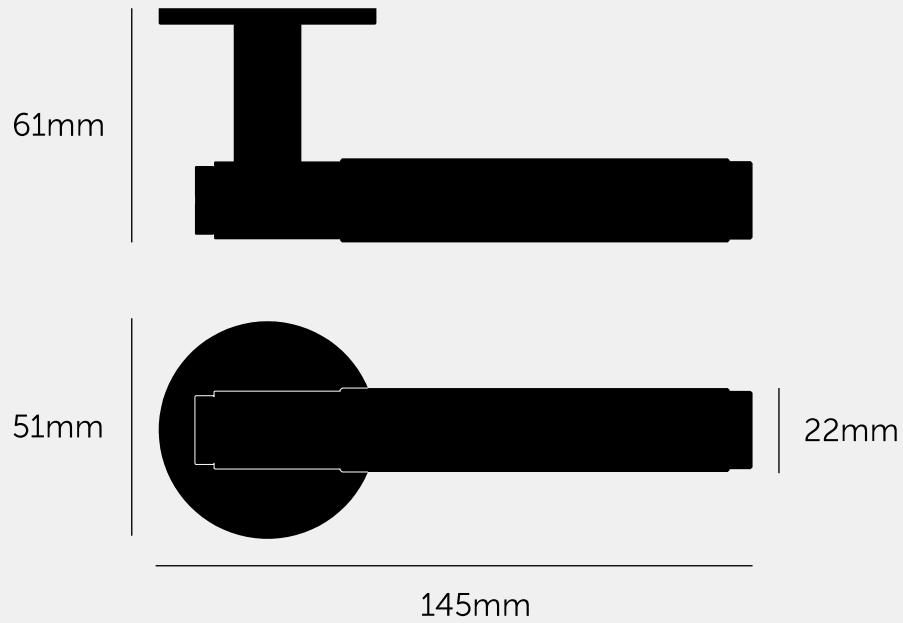

**DOOR HANDLE /
FIXED / SINGLE-
SIDED / CROSS**

ACTION: FIXED DOOR HANDLE

KNURL: CROSS

RANGE: FIXED DOOR HANDLES

A fixed door handle made from solid metal and featuring our signature diamond cut cross knurl pattern and coin screw end. Works great on all internal doors and can be teamed up with our matching door accessories.

SPECIFICATIONS

A fixed "dummy" door handle for use with a sprung roller latch (not included) or internal sliding doors. Suitable for interior doors only. Minimum door of thicknesses: 20mm

INCLUDED

1 x fixed door handle
6 x wood screws for installation onto a wooden door

FINISH & SKU NUMBERS

sku:	finish:	size:
RLH-02229	● black	
RLH-07226	● steel	

CARE INSTRUCTIONS

Wipe with damp cloth with no loose hairs, avoid using any chemicals. Please note all finishes are prone to aging.