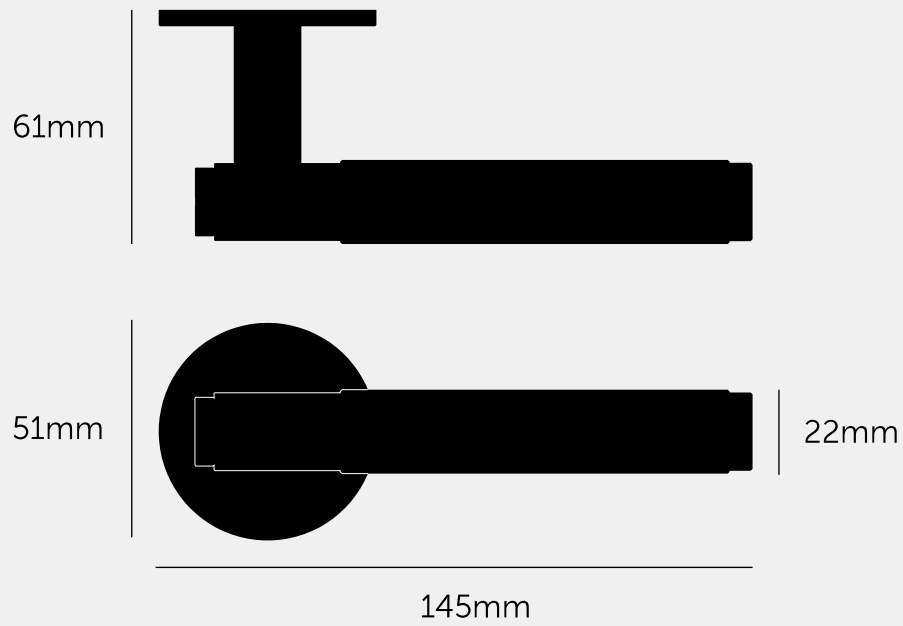

**DOOR HANDLE /
FIXED / SINGLE-
SIDED / CROSS**

ACTION: FIXED DOOR HANDLE

KNURL: CROSS

RANGE: FIXED DOOR HANDLES

A fixed door handle made from solid metal and featuring our signature diamond cut cross knurl pattern and coin screw end. Works great on all internal doors and can be teamed up with our matching door accessories.

SPECIFICATIONS

A fixed "dummy" door handle for use with a sprung roller latch (not included) or internal sliding doors. Suitable for interior doors only. Minimum door of thicknesses: 20mm

INCLUDED

1 x fixed door handle
6 x wood screws for installation onto a wooden door

FINISH & SKU NUMBERS

sku	finish	size
RLH-02229	● black	
RLH-05227	● brass	
RLH-07226	● steel	

PLEASE NOTE

DISCLAIMER: Always consult a trade professional when installing this product. Buster + Punch is not responsible for the usage or feasibility of installation requirements. This product is not suitable for damp or wet environments. For internal use only. Not for commercial use.