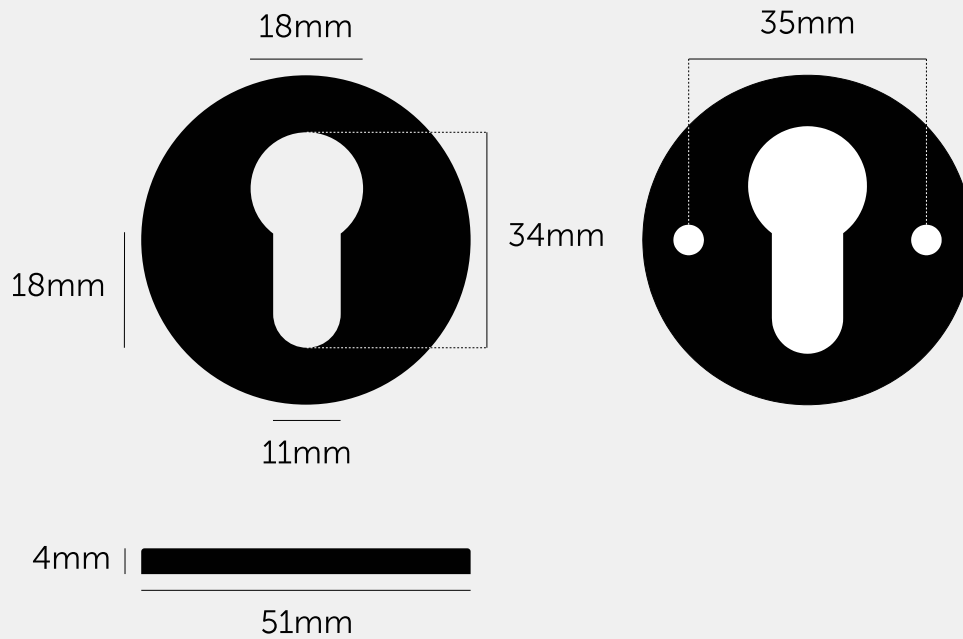

## **EURO CYLINDER KEY ESCUTCHEON**

---

**ACTION: ESCUTCHEON PLATES**

---

**RANGE: ESCUTCHEON PLATES**

---

A pair of euro cylinder plates made from solid spun metal. Works great on all internal doors and can be teamed up with our matching door handles and door knobs.

#### FINISH & SKU NUMBERS

---

sku:	finish:	size:
SW-CYL-27-BL-A	● black	
UK-CYL-35-BL-A	● black	
SW-CYL-27-BR-A	● brass	
UK-CYL-35-BR-A	● brass	
SES-351879	● gun metal	
RES-351875	● gun metal	
SW-CYL-27-SM-A	● smoked bronze	
UK-CYL-35-SM-A	● smoked bronze	
SW-CYL-27-ST-A	● steel	
UK-CYL-35-ST-A	● steel	
SES-591878	● welders black	
RES-591874	● welders black	