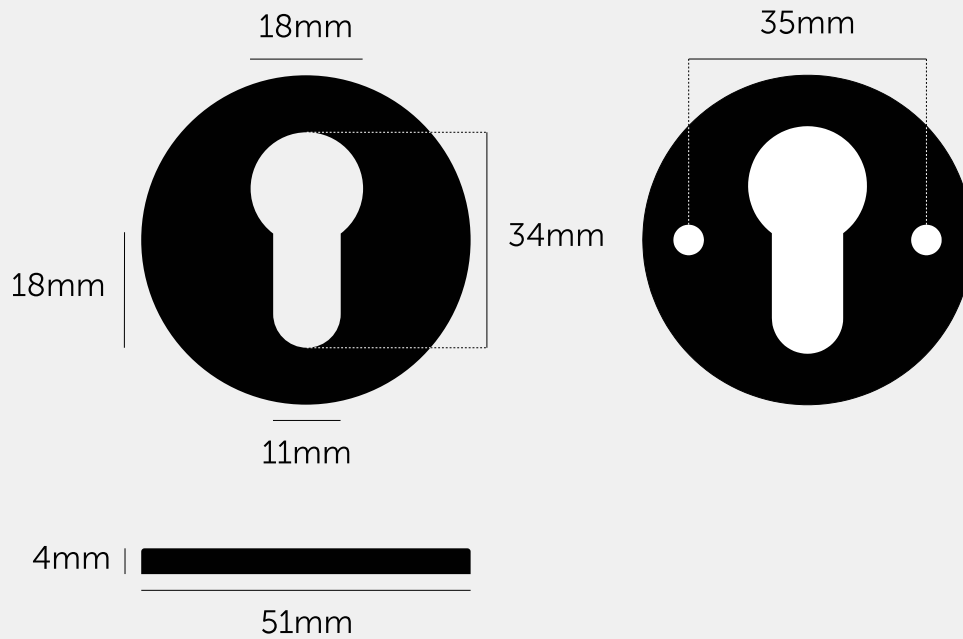

EURO CYLINDER KEY ESCUTCHEON

ACTION: ESCUTCHEON PLATES

RANGE: ESCUTCHEON PLATES

A pair of euro cylinder plates made from solid spun metal. Works great on all internal doors and can be teamed up with our matching door handles and door knobs.

SPECIFICATIONS

An indoor key escutcheon made from solid metal. Works great on all internal doors and can be teamed up with our matching door lever handles to complete your B+P door look. Sold as a pair with fittings. Please note, keyhole insert is not included.

FINISH & SKU NUMBERS

sku:	finish:	size:
SW-CYL-27-BL-A	● black	
UK-CYL-35-BL-A	● black	
SW-CYL-27-BR-A	● brass	
UK-CYL-35-BR-A	● brass	
SES-351879	● gun metal	
RES-351875	● gun metal	
SW-CYL-27-SM-A	● smoked bronze	
UK-CYL-35-SM-A	● smoked bronze	
SW-CYL-27-ST-A	● steel	
UK-CYL-35-ST-A	● steel	
SES-591878	● welders black	
RES-591874	● welders black	