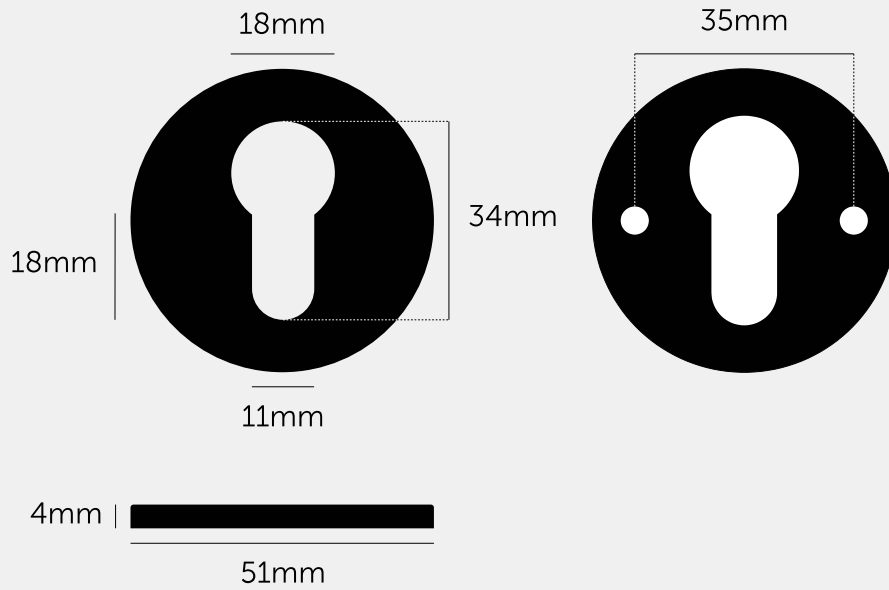

## **EURO CYLINDER KEY ESCUTCHEON**

---

**ACTION: ESCUTCHEON PLATES**

---

**RANGE: ESCUTCHEON PLATES**

---

A pair of euro cylinder plates made from solid spun metal. Works great on all internal doors and can be teamed up with our matching door handles and door knobs.