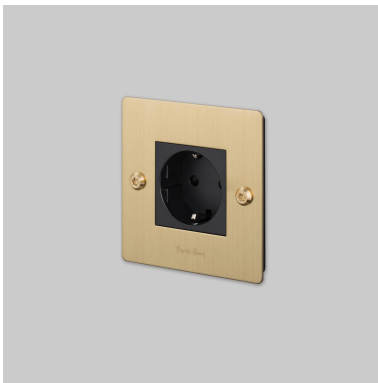

**1G SOCKET /  
SCHUKO TYPE F /  
LINEAR / WITH**

---

**ACTION: POWER OUTLET**

---

**KNURL: LINEAR**

---

**RANGE: POWER OUTLETS**

---

A power outlet finished with a solid metal flat plate and our signature coin or Linear torx screws. Available in five different finishes, they can be used in combination with our matching dimmers and toggle switches.

#### SPECIFICATIONS

Solid metal socket plate with one Schuko Socket, in our signature white, steel, brass, smoked bronze and black finishes.

Module Code: CSM-021896/ CSM-141904 (1 per unit)

Style: Schuko Socket Type F

For indoor use only.

This piece features a 6.5mm shadow gap when installed.

\*For white products, module is finished in white.

For all other finishes (steel, brass, smoked bronze, black), module is finished in black.