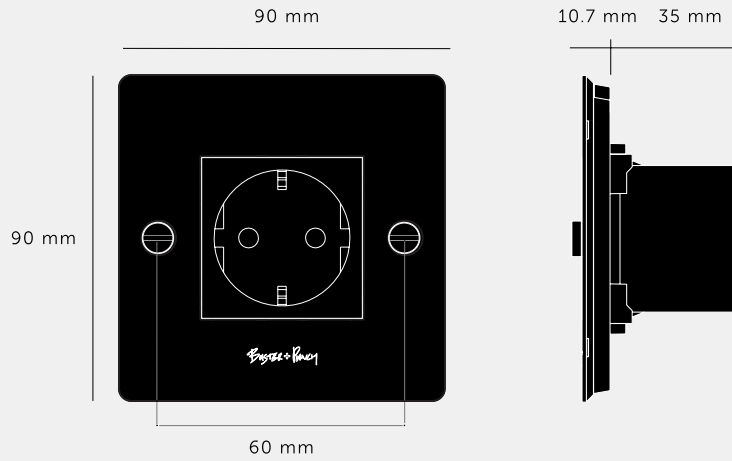

SPECIFICATIONS

Solid metal socket plate with one Schuko Socket, in our signature white, steel, brass, smoked bronze and black finishes.

Module Code: CSM-021896/ CSM-141904 (1 per unit)

Style: Schuko Socket Type F

Outlet: 250 V ~ / 50-60 Hz / 16A

Certified for use in Europe and EAEU: CE / EAC

Compatible with European standard electricity backboxes. See dimensions of chosen module for required backbox depth. Backbox must be flush mounted.

For indoor use only.

This piece features a 6.5mm shadow gap when installed.

*For white products, module is finished in white.

For all other finishes (steel, brass, smoked bronze, black), module is finished in black.

FINISH & SKU NUMBERS

sku:	finish:	size:
CSC-024186	● black	1G
CSC-054187	● brass	1G
CSC-454188	● smoked bronze	1G
CSC-074189	● steel	1G
CSC-144190	● white	1G

INCLUDED

- 1 x Wall Plate
- 1 x Schuko Socket Module
- 1 x Torx Cap Kit

PLEASE NOTE

DISCLAIMER: Always consult a trade professional when installing this product. Buster + Punch is not responsible for the usage or feasibility of installation requirements. This product is not suitable for damp or wet environments.

CARE INSTRUCTIONS

Wipe with a dry lint free cloth with no loose hairs, avoid using any chemicals. Please note that finishes may age naturally with time and regular use.