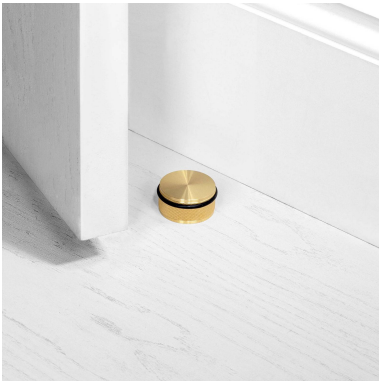

**DOOR STOP / FLOOR
/ CROSS**

ACTION: DOOR STOP

KNURL: CROSS

RANGE: DOOR STOPS

A floor mounted door stop made from solid metal, featuring our signature, diamond-cut, cross knurl pattern, with a rubber o-ring to protect your walls and furniture.

54mm
2.13"

25mm
0.98"

50mm
1.97"

SPECIFICATIONS

This product is a door stop, not a wedge.

When fixed permanently to your floor with the supplied screw, it will prevent damage to walls and furniture when doors are opened with force.

Height - 25mm / 0.98"

Diameter with o-ring - 54mm / 2.13"

INCLUDED

1 x floor mounted door stop
1 x 5x40mm woodscrew

PLEASE NOTE

DISCLAIMER: Always consult a trade professional when installing this door stop. Buster + Punch is not responsible for the usage or feasibility of installation requirements. This product is not suitable for damp or wet environments.