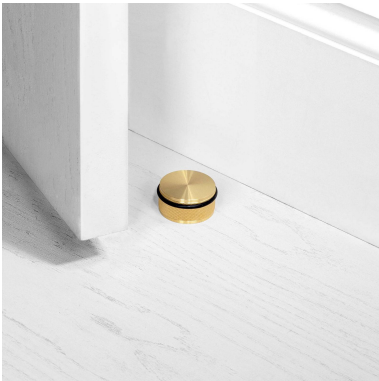

**DOOR STOP / FLOOR  
/ CROSS**

---

**ACTION: DOOR STOP**

---

**KNURL: CROSS**

---

**RANGE: DOOR STOPS**

---

A floor mounted door stop made from solid metal, featuring our signature, diamond-cut, cross knurl pattern, with a rubber o-ring to protect your walls and furniture.

54mm  
2.13"

25mm  
0.98"

50mm  
1.97"

#### SPECIFICATIONS

---

This product is a door stop, not a wedge.

When fixed permanently to your floor with the supplied screw, it will prevent damage to walls and furniture when doors are opened with force.

Height - 25mm / 0.98"

Diameter with o-ring - 54mm / 2.13"

---