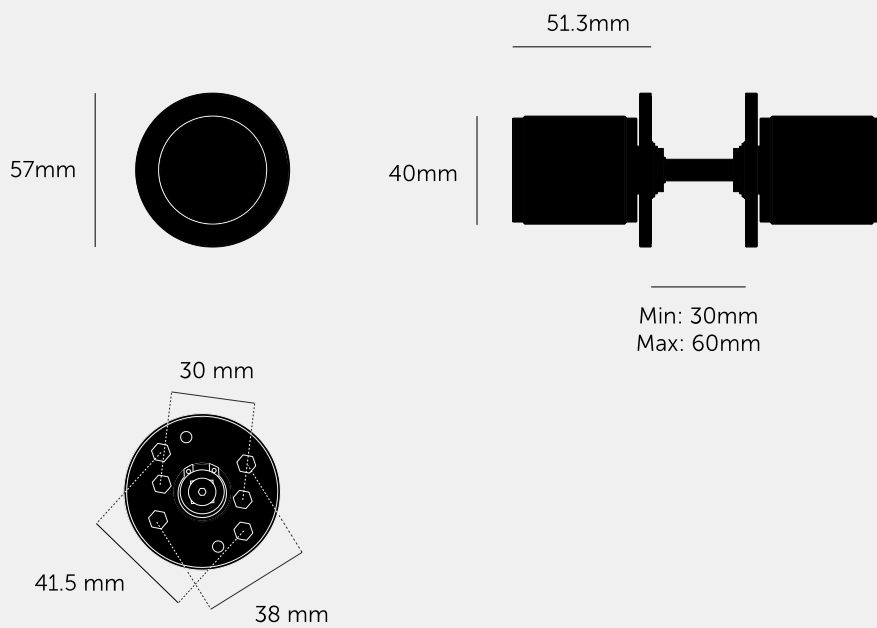

**DOOR KNOB SET /
LINEAR**

ACTION: DOOR KNOB

KNURL: LINEAR

RANGE: DOOR KNOBS

A pair of door knobs made from solid metal and featuring our elegant linear knurled detailing. Works great on all internal doors and can be combined with our matching door accessories.

SPECIFICATIONS

A pair of unsprung solid metal door knobs, with an architectural 4mm thick rose.

The rose is designed for use with UK (centre distance 38mm), SWE (centre distance 30mm), or US/ANZ (centre distance 41.5mm or 1-5/8") specific latches.

Compatible with either tubular latches or mortise locks.

Suitable for interior doors only.

Fits doors of thickness minimum 30mm to maximum 60mm. For thicker doors, longer through bolts and a longer spindle will need to be sourced.

FINISH & SKU NUMBERS

sku:	finish:	size:
RDK-051053	● brass	
RDK-071054	● steel	
RDK-481052	● welders black	

INCLUDED

- 1 x pair of door knobs
- 2 x M4x35mm through bolts
- 1 x 8x8mm square spindle

PLEASE NOTE