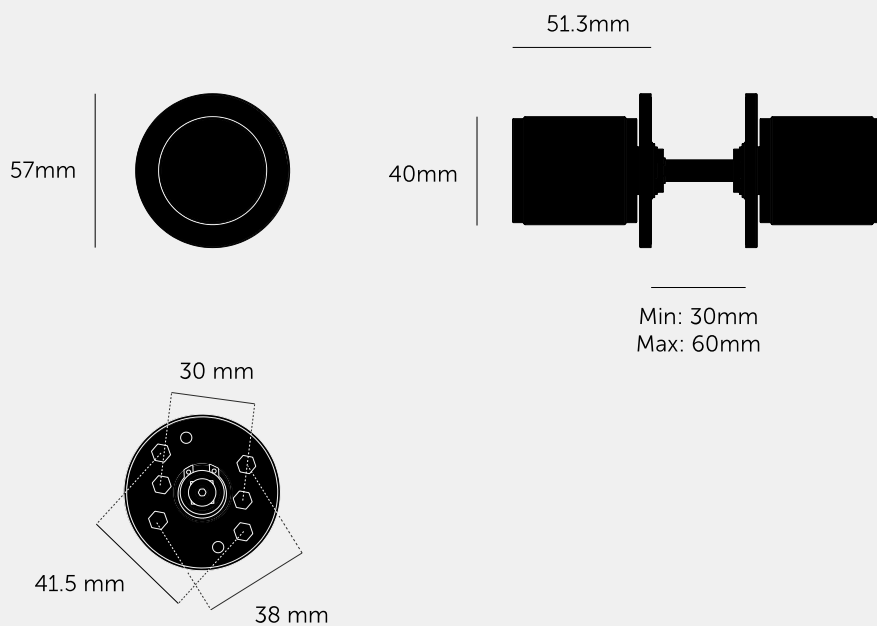

DOOR KNOB SET / LINEAR

ACTION: DOOR KNOB

KNURL: LINEAR

RANGE: DOOR KNOBS

A pair of door knobs made from solid metal and featuring our elegant linear knurled detailing. Works great on all internal doors and can be combined with our matching door accessories.

SPECIFICATIONS

A pair of unsprung solid metal door knobs, with an architectural 4mm thick rose.

The rose is designed for use with UK (centre distance 38mm), SWE (centre distance 30mm), or US/ANZ (centre distance 41.5mm or 1-5/8") specific latches.

Compatible with either tubular latches or mortise locks.

Suitable for interior doors only.

Fits doors of thickness minimum 30mm to maximum 60mm. For thicker doors, longer through bolts and a longer spindle will need to be sourced.

FINISH & SKU NUMBERS

sku	finish	size
RDK-051053	● brass	
RDK-071054	● steel	
RDK-481052	● welders black	

INCLUDED

- 1 x pair of door knobs
- 2 x M4x35mm through bolts
- 1 x 8x8mm square spindle

PLEASE NOTE