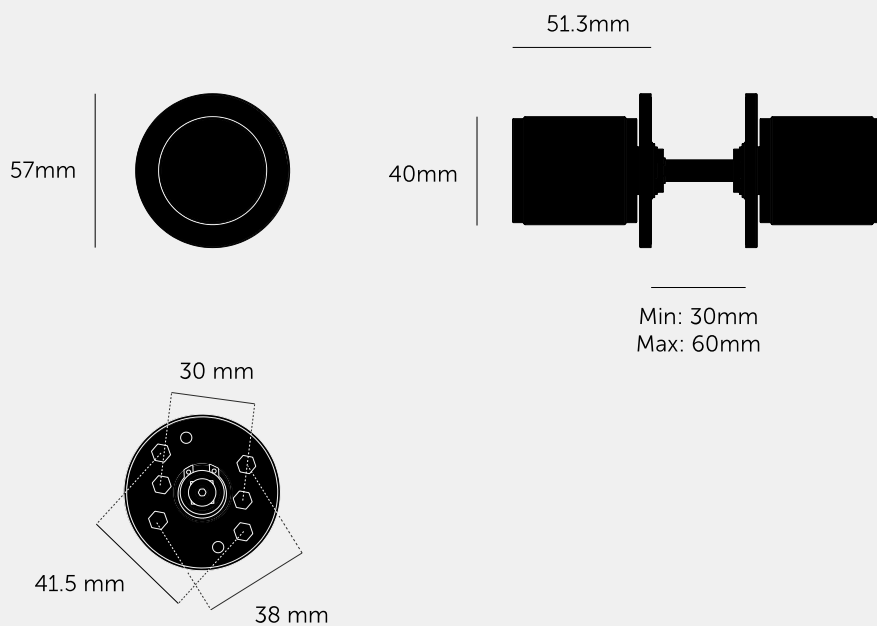

SPECIFICATIONS

A pair of unsprung solid metal door knobs, with an architectural 4mm thick rose.

The rose is designed for use with UK (centre distance 38mm), SWE (centre distance 30mm), or US/ANZ (centre distance 41.5mm or 1-5/8") specific latches.

Compatible with either tubular latches or mortise locks.

Suitable for interior doors only.

Fits doors of thickness minimum 30mm to maximum 60mm. For thicker doors, longer through bolts and a longer spindle will need to be sourced.

FINISH & SKU NUMBERS

sku	finish	size
RDK-051053	● brass	
RDK-071054	● steel	
RDK-481052	● welders black	

INCLUDED

- 1 x pair of door knobs
- 2 x M4x35mm through bolts
- 1 x 8x8mm square spindle

PLEASE NOTE

This product is best used with a long backset (82mm), lightly sprung, two-way rotating tubular latch or mortise lock. **DISCLAIMER:** Always consult a trade professional when installing these door knobs. Buster + Punch is not responsible for the usage or feasibility of installation requirements. This product is not suitable for damp or wet environments.

CARE INSTRUCTIONS

Wipe with damp cloth with no loose hairs, avoid using any chemicals. All finishes are prone to aging.