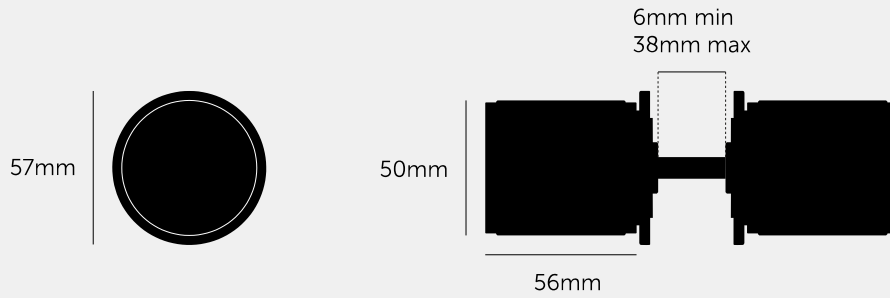

**DOOR KNOB SET /
CROSS**

ACTION: DOOR KNOB

KNURL: CROSS

RANGE: DOOR KNOBS

A door knob set made from solid metal. Machined from solid metal bar and featuring our signature, diamond-cut, cross knurl pattern. Works great on all internal doors and can be teamed up with our matching door accessories. Latch sold separately.

SPECIFICATIONS

A pair of unsprung solid metal door knobs, with an architectural 4mm thick rose.

The rose is designed for use with UK (centre distance 38mm), SWE (centre distance 30mm), or US/ANZ (centre distance 41.5mm or 1-5/8") specific latches.

Compatible with either tubular latches or mortise locks.

Suitable for interior doors only.

Fits doors of thickness 6mm to 38mm. For thicker doors, longer through bolts and a longer spindle will need to be sourced.

FINISH & SKU NUMBERS

sku:	finish:	size:
GDK-02257	● black	
GDK-05255	● brass	
GDK-07254	● steel	

INCLUDED

1 x pair of door knobs
2 x M4x35mm through bolts
1 x 8x8mm square spindle

PLEASE NOTE

DISCLAIMER: Always consult a trade professional when installing these door knobs. Buster + Punch is not responsible for the usage or feasibility of installation requirements. This product is not suitable for damp or wet environments. This product is best used with a long backset (82mm), lightly sprung, two-way rotating tubular latch or mortise lock.