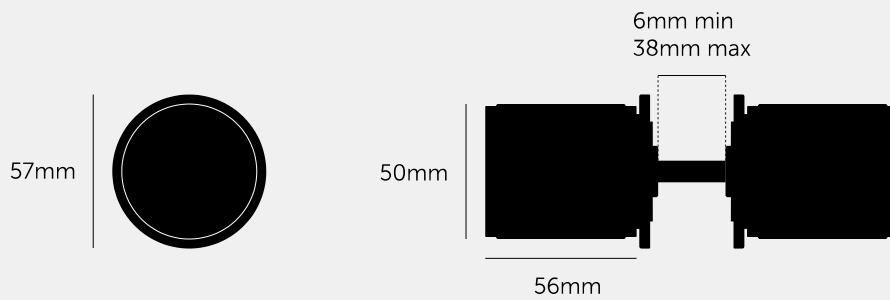

DOOR KNOB SET / CROSS

ACTION: DOOR KNOB

KNURL: CROSS

RANGE: DOOR KNOBS

A door knob set made from solid metal. Machined from solid metal bar and featuring our signature, diamond-cut, cross knurl pattern. Works great on all internal doors and can be teamed up with our matching door accessories. Latch sold separately.

SPECIFICATIONS

A pair of unsprung solid metal door knobs, with an architectural 4mm thick rose.

The rose is designed for use with UK (centre distance 38mm), SWE (centre distance 30mm), or US/ANZ (centre distance 41.5mm or 1-5/8") specific latches.

Compatible with either tubular latches or mortise locks.

Suitable for interior doors only.

Fits doors of thickness 6mm to 38mm. For thicker doors, longer through bolts and a longer spindle will need to be sourced.

FINISH & SKU NUMBERS

sku	finish	size
GDK-02257	● black	
GDK-05255	● brass	
GDK-07254	● steel	

INCLUDED

- 1 x pair of door knobs
- 2 x M4x35mm through bolts
- 1 x 8x8mm square spindle

PLEASE NOTE

DISCLAIMER: Always consult a trade professional when installing these door knobs. Buster + Punch is not responsible for the usage or feasibility of installation requirements. This product is not suitable for damp or wet environments. This product is best used with a long backset (82mm), lightly sprung, two-way rotating tubular latch or mortise lock.