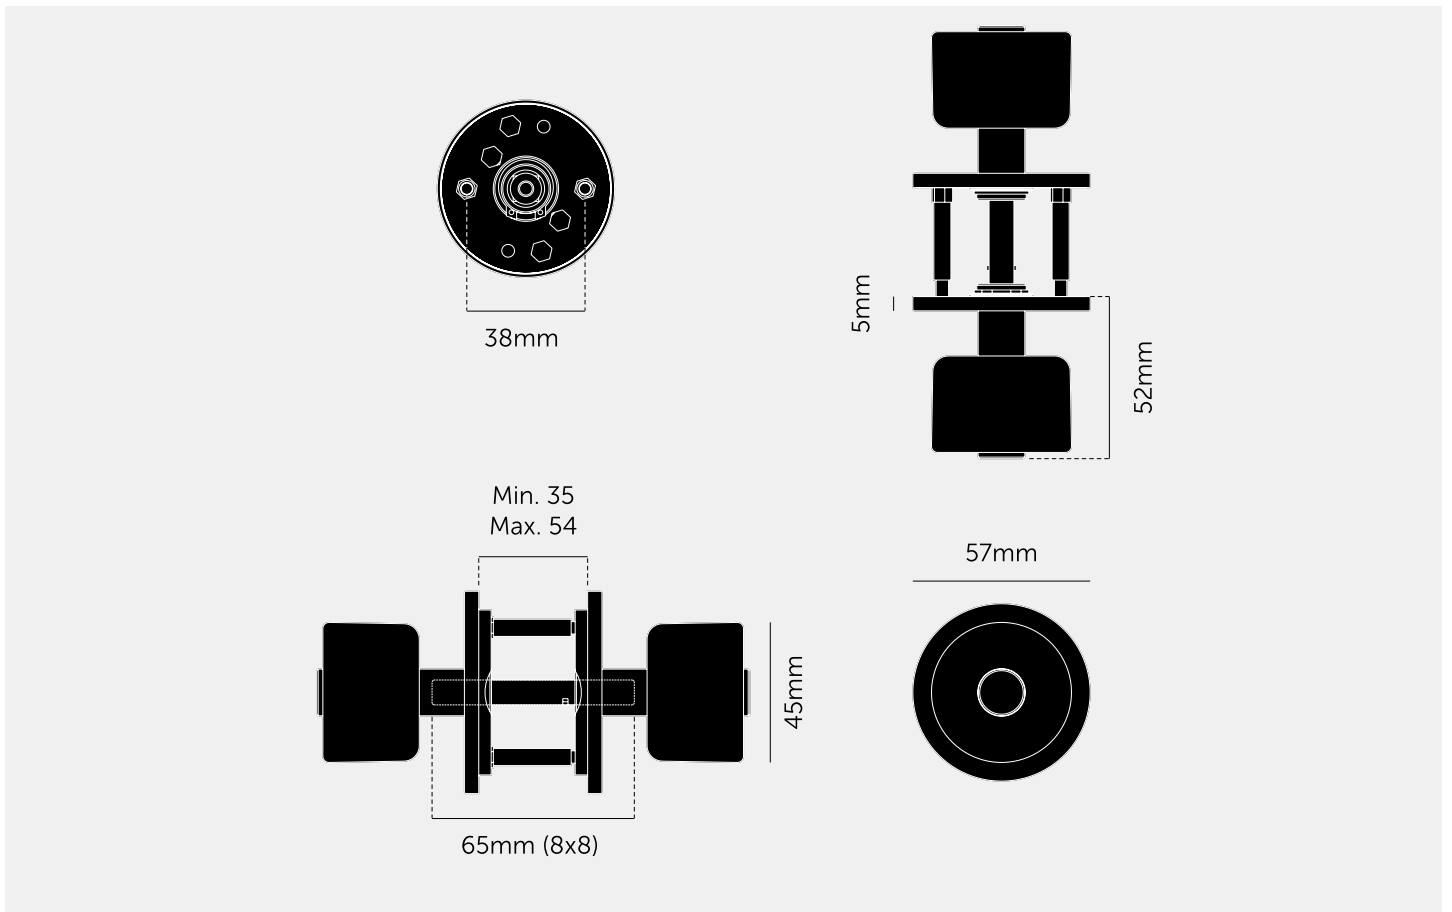

**DOOR KNOB SET /  
CAST**

---

**ACTION: DOOR KNOB**

---

**KNURL: CAST**

---

**RANGE: DOOR KNOBS**

---

#### SPECIFICATIONS

A pair of unsprung solid metal door knobs, with an architectural 4mm thick rose.

The rose is designed for use with UK (centre distance 38mm), SWE (centre distance 30mm), or US/ANZ (centre distance 41.5mm or 1-5/8") specific latches.

Compatible with either tubular latches or mortise locks. Latch sold separately.

Suitable for interior doors only.

Fits doors of thickness 35mm to 54mm. For thicker doors, longer through bolts and a longer spindle will need to be sourced.

#### INCLUDED

- 1 x pair door knobs
- 2 x M4 x 35mm through bolts
- 1 x 8mm x 8mm x 65mm spindle