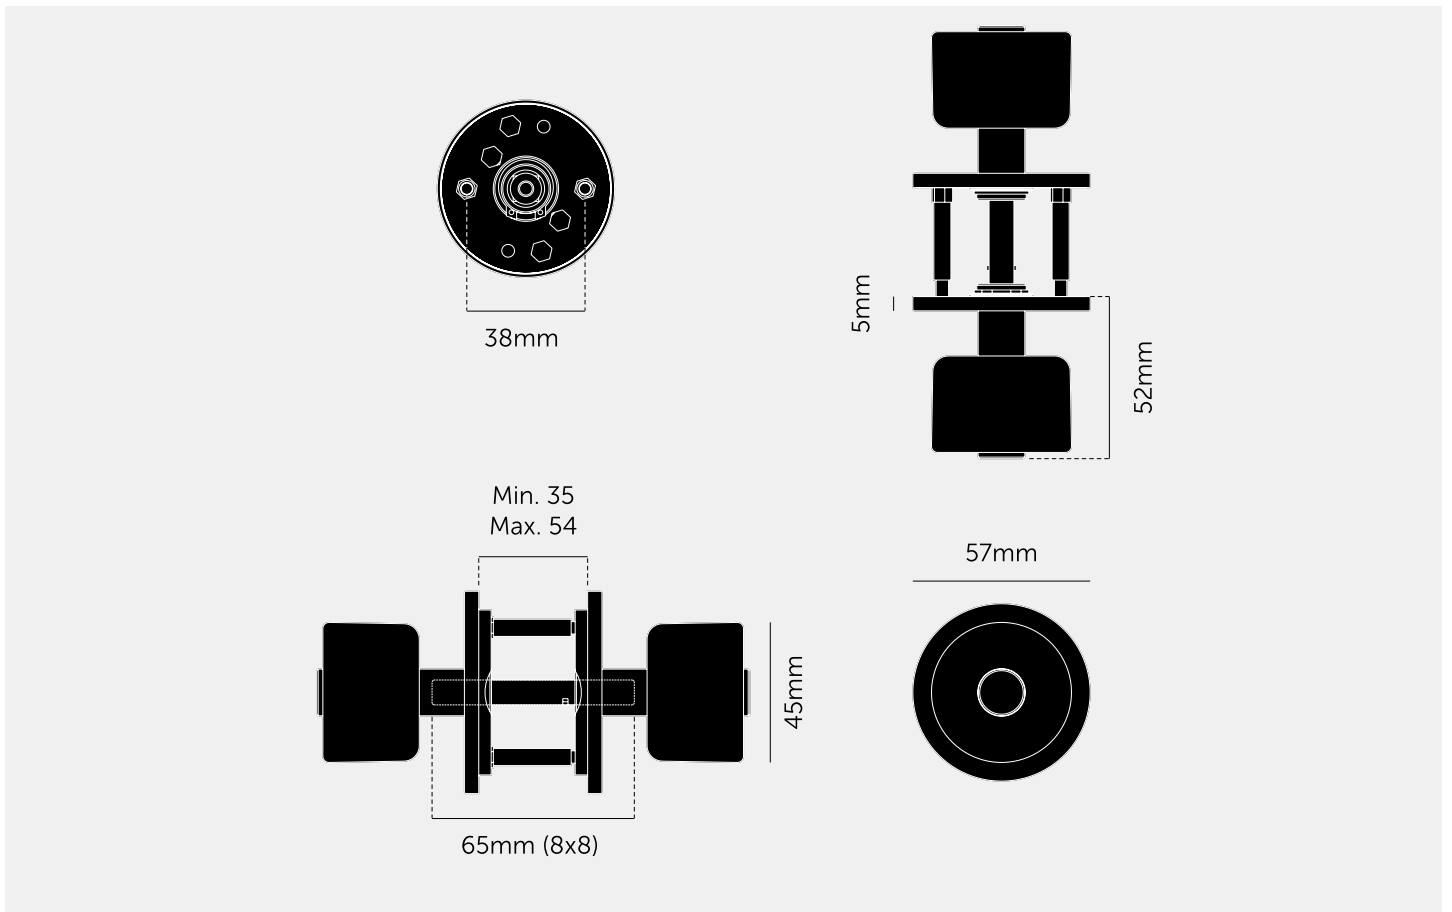

DOOR KNOB SET / CAST

ACTION: DOOR KNOB

KNURL: CAST

RANGE: DOOR KNOBS

A pair of unsprung door knobs made from solid metal, featuring our unique rough cast knuckle. Works great on all internal doors and can be combined with our matching door accessories.

SPECIFICATIONS

A pair of unsprung solid metal door knobs, with an architectural 4mm thick rose.

The rose is designed for use with UK (centre distance 38mm), SWE (centre distance 30mm), or US/ANZ (centre distance 41.5mm or 1-5/8") specific latches.

Compatible with either tubular latches or mortise locks. Latch sold separately.

Suitable for interior doors only.

Fits doors of thickness 35mm to 54mm. For thicker doors, longer through bolts and a longer spindle will need to be sourced.

FINISH & SKU NUMBERS

sku:	finish:	size:
RDK-052250	● brass	
RDK-454272	● smoked bronze	
RDK-072249	● steel	
RDK-592251	● welders black	

INCLUDED

- 1 x pair door knobs
- 2 x M4 x 35mm through bolts
- 1 x 8mm x 8mm x 65mm spindle