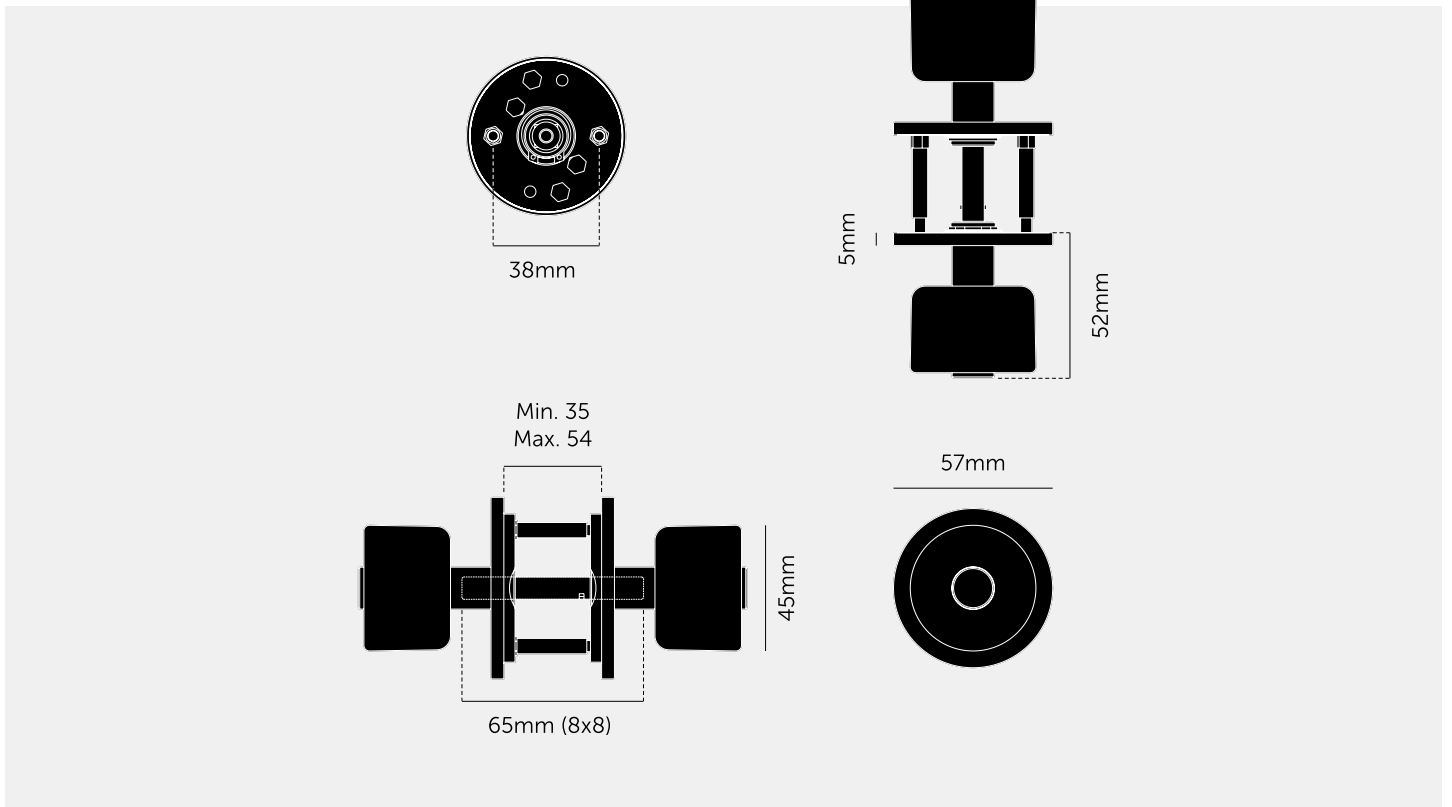

SPECIFICATIONS

A pair of unsprung solid metal door knobs, with an architectural 4mm thick rose.

The rose is designed for use with UK (centre distance 38mm), SWE (centre distance 30mm), or US/ANZ (centre distance 41.5mm or 1-5/8") specific latches.

Compatible with either tubular latches or mortise locks. Latch sold separately.

Suitable for interior doors only.

Fits doors of thickness 35mm to 54mm. For thicker doors, longer through bolts and a longer spindle will need to be sourced.

FINISH & SKU NUMBERS

sku	finish	size
RDK-052250	● brass	
RDK-454272	● smoked bronze	
RDK-072249	● steel	
RDK-592251	● welders black	

INCLUDED

- 1 x pair door knobs
- 2 x M4 x 35mm through bolts
- 1 x 8mm x 8mm x 65mm spindle