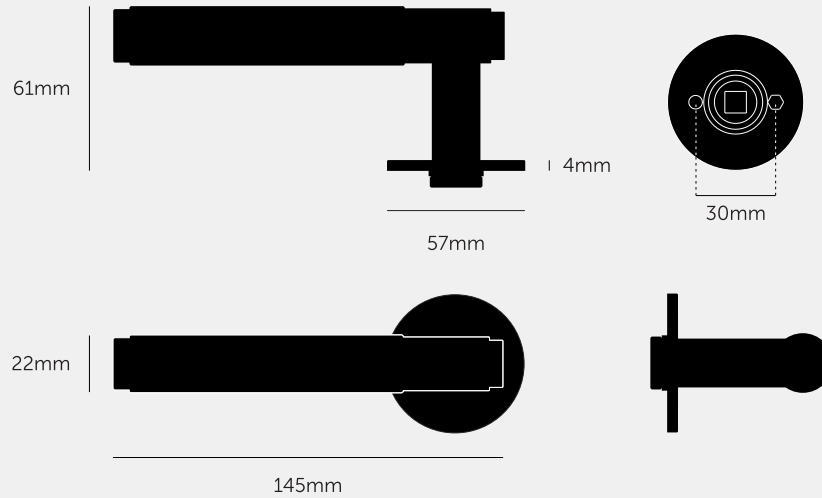

**DOOR HANDLE SET /
UNSPRUNG / 30MM /
CROSS**

ACTION: DOOR HANDLE

KNURL: CROSS

RANGE: DOOR HANDLES

An unsprung door handle set made from solid metal. A solid bar with diamond- cut knurled detailing, ensuring pleasure with every touch. Works great on all internal doors and can be teamed up with our matching door accessories.

SPECIFICATIONS

A pair of solid metal door handles, with an 4mm thick unsprung* rose. Designed for use with Swedish and parts of Scandinavia (centre distance 30mm) specific latches.

Compatible with either tubular latches or mortise locks. Suitable for interior doors only.

Fits doors of thicknesses: 35 - 54 mm (with supplied fixings**).

*Please ensure that your door latch is heavily sprung and does not require assistance to spring the door handle back to the original position.

**For thicker doors, longer through bolts and a longer spindle will need to be sourced.

FINISH & SKU NUMBERS

sku: SW-LH-U-30-SM-A **finish:** ● smoked bronze **size:**

INCLUDED

1 x pair of Unsprung Door Handles
2 x M4 x 35mm Through Bolts
1 x 8mm x 8mm Square Spindle