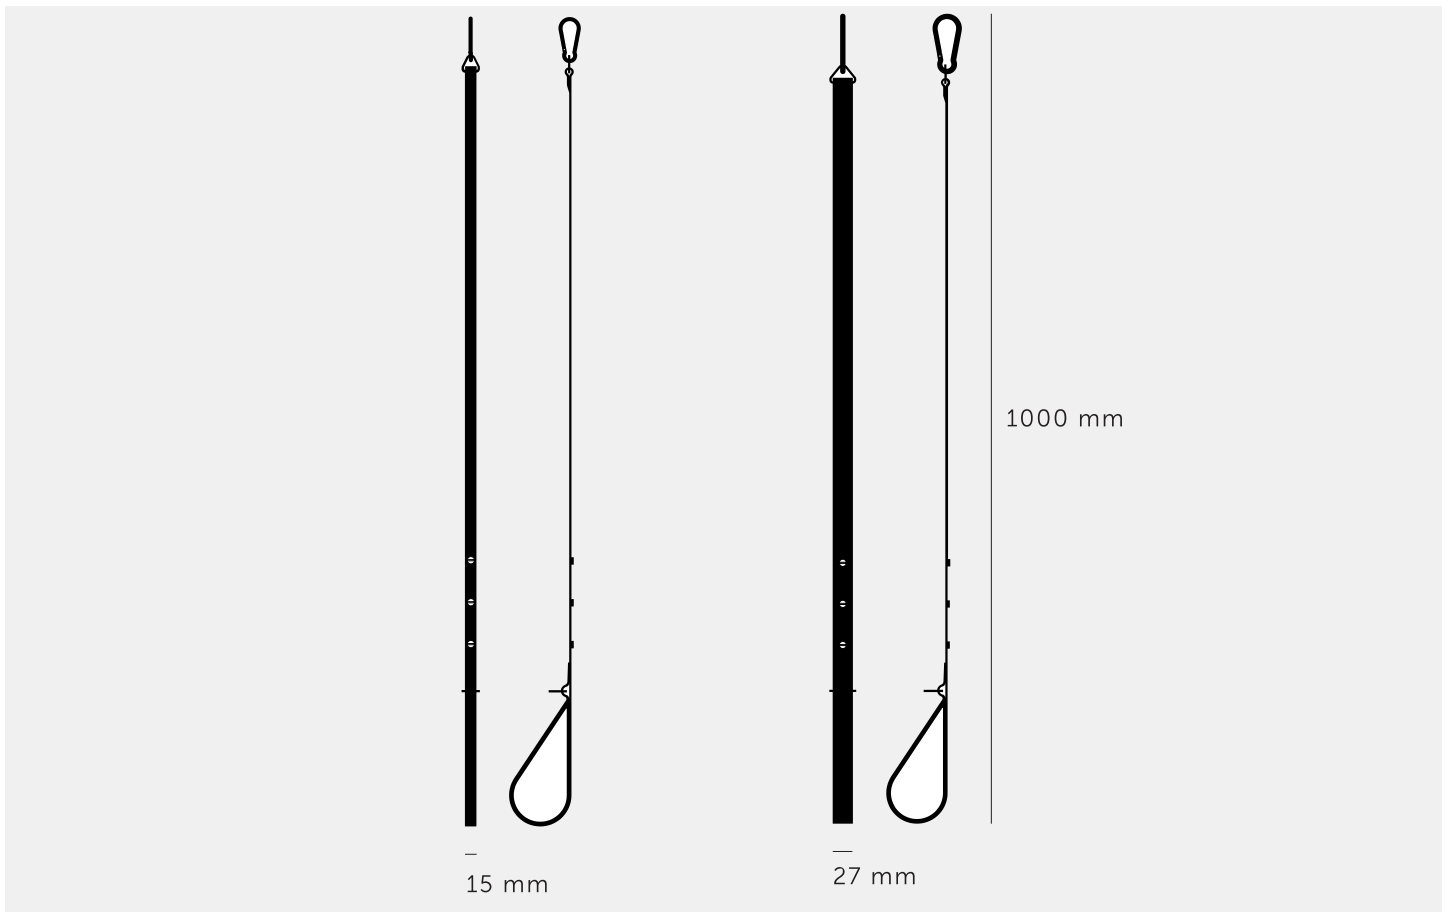

**DOG LEAD / CROSS /  
BLACK / PURPLE**

---

**ACTION: DOG LEAD**

---

**RANGE: DOG LEADS**

---

The lead is studded with our solid metal coin screws and features a solid metal carabiner fastener. The lead is finished in black buffalo leather, gently embossed with our 'B+P' pattern and the inside of the handle is made from super soft cow leather, naturally stained in purple. The dog lead is designed to match the dog collar.

#### SPECIFICATIONS

---

The leash and collar have corresponding widths.  
 For X-Small and Small collars the 15 mm leash is correct.  
 For Medium, Large and X-Large, 27 mm leash is correct.

---

#### FINISH & SKU NUMBERS

---

sku:	finish:	size:
RPA-02777	● brass	15MM
RPA-02778	● steel	15MM
RPA-02779	● brass	27MM
RPA-02780	● steel	27MM

---