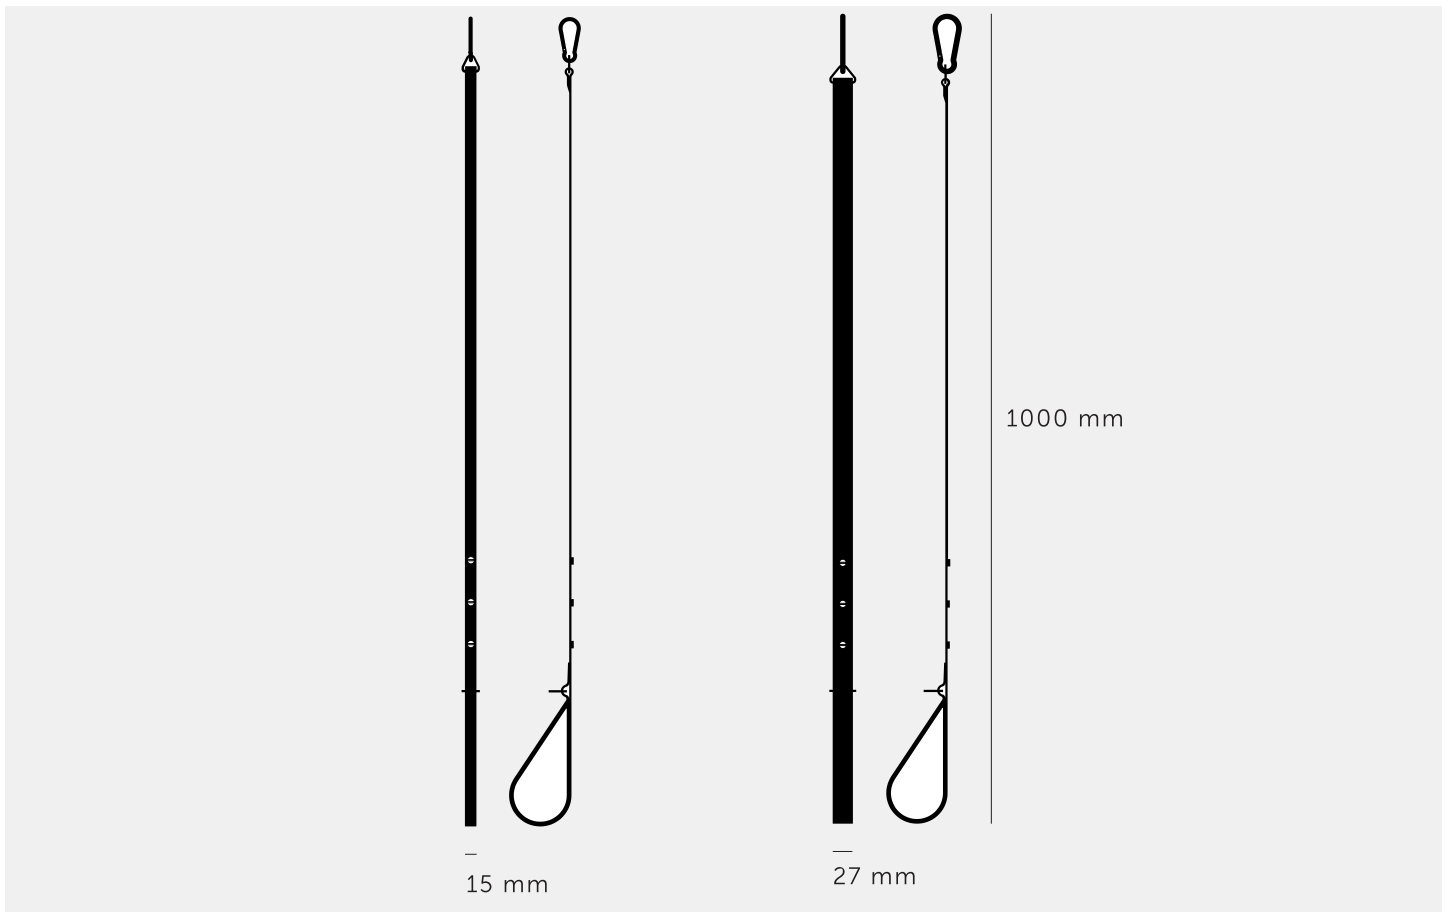

## DOG LEAD / CROSS / BLACK / PURPLE

---

**ACTION: DOG LEAD**

---

**RANGE: DOG LEADS**

---

The lead is studded with our solid metal coin screws and features a solid metal carabiner fastener. The lead is finished in black buffalo leather, gently embossed with our 'B+P' pattern and the inside of the handle is made from super soft cow leather, naturally stained in purple. The dog lead is designed to match the dog collar.

#### SPECIFICATIONS

---

The leash and collar have corresponding widths.  
 For X-Small and Small collars the 15 mm leash is correct.  
 For Medium, Large and X-Large, 27 mm leash is correct.

---

#### FINISH & SKU NUMBERS

---

sku:	finish:	size:
RPA-02777	● brass	15MM
RPA-02778	● steel	15MM
RPA-02779	● brass	27MM
RPA-02780	● steel	27MM

---