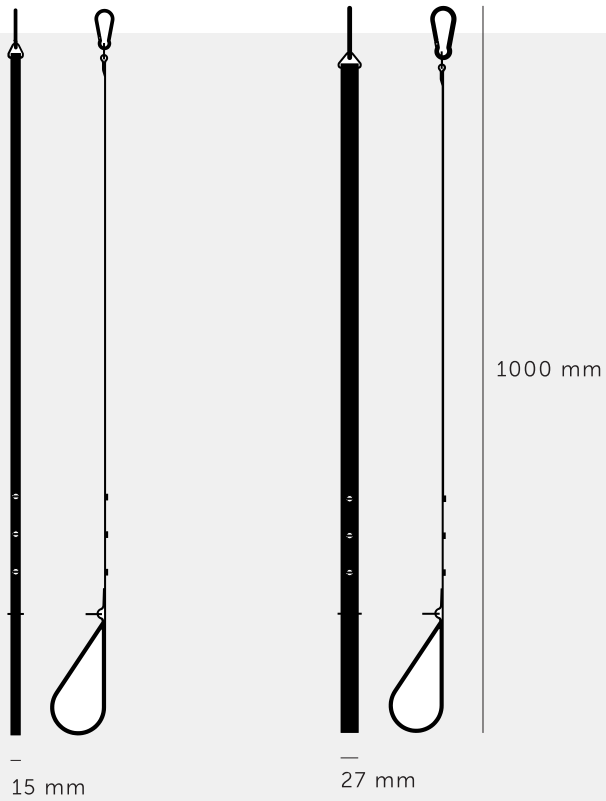

**DOG LEAD / CROSS /  
BLACK / PURPLE**

---

**ACTION: DOG LEAD**

---

**RANGE: DOG LEADS**

---

The lead is studded with our solid metal coin screws and features a solid metal carabiner fastener. The lead is finished in black buffalo leather, gently embossed with our 'B+P' pattern and the inside of the handle is made from super soft cow leather, naturally stained in purple. The dog lead is designed to match the dog collar.

#### SPECIFICATIONS

---

The leash and collar have corresponding widths.  
 For X-Small and Small collars the 15 mm leash is correct.  
 For Medium, Large and X-Large, 27 mm leash is correct.

---

#### FINISH & SKU NUMBERS

---

sku	finish	size
RPA-02777	● brass	15MM
RPA-02778	● steel	15MM
RPA-02779	● brass	27MM
RPA-02780	● steel	27MM

---