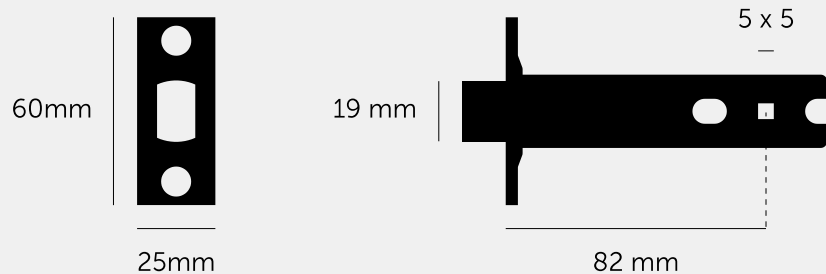

**DEADBOLT LATCH /
THUMBTURN LOCK /
82MM**

ACTION: DEADBOLT LATCH

RANGE: DEADBOLT LATCH

Tubular latches, designed to work in conjunction with our door knobs. A sprung latch ensures a consistent feel every time you open the door. Works great on all internal doors. Latches come with strike plates and face plates machined in solid metal.

SPECIFICATIONS

A dual-direction, 82mm backset lightly sprung tubular latch, designed for use with our door knob sets. Designed for use with UK (centre distance 38mm) specific door knobs. Suitable for interior doors only.