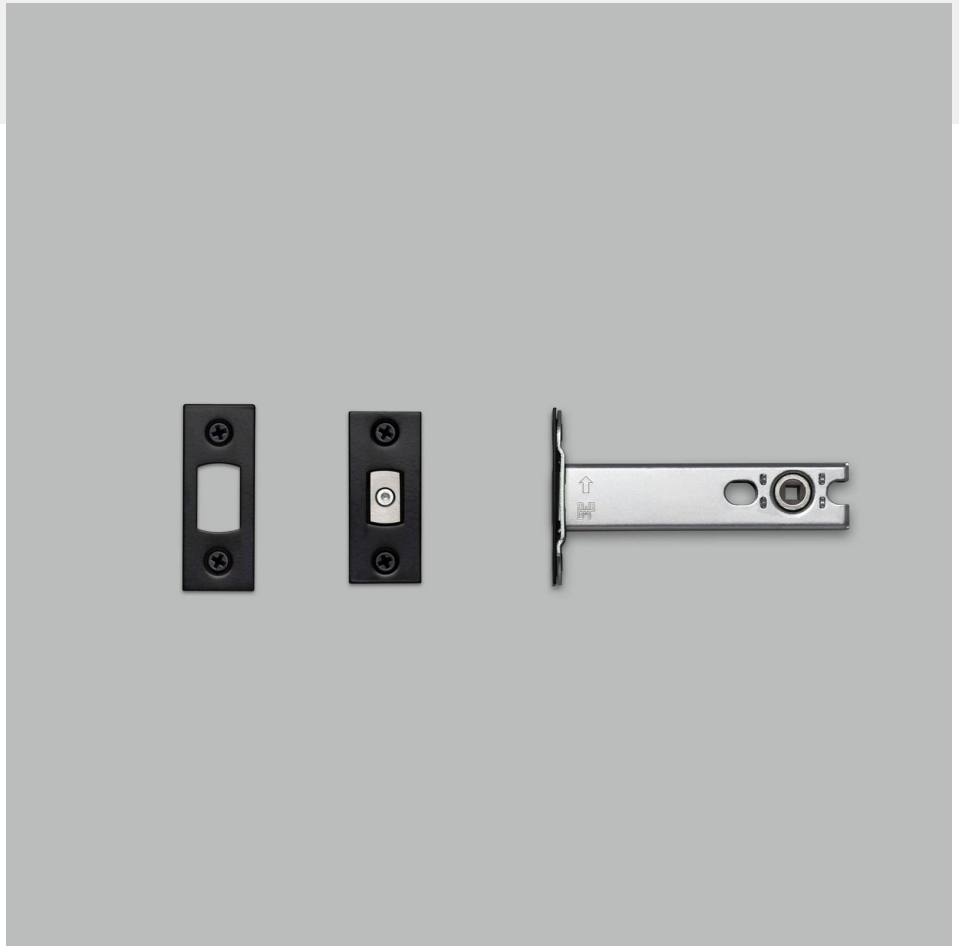

**DEADBOLT LATCH /
THUMBTURN LOCK /
82MM**

ACTION: DEADBOLT LATCH

RANGE: DEADBOLT LATCH

Tubular latches, designed to work in conjunction with our door knobs. A sprung latch ensures a consistent feel every time you open the door. Works great on all internal doors. Latches come with strike plates and face plates machined in solid metal.

SPECIFICATIONS

A dual-direction, 82mm backset lightly sprung tubular latch, designed for use with our door knob sets. Designed for use with UK (centre distance 38mm) specific door knobs. Suitable for interior doors only.

INCLUDED

1 x 82mm tubular latch
 1 x face plate in matching finish
 1 x strike plate in matching finish
 1 x plastic dust box
 6 x Woodscrews (2 spares) in matching finish

PLEASE NOTE

DISCLAIMER: Always consult a trade professional when installing this product. Buster + Punch is not responsible for the usage or feasibility of installation requirements. This product is not suitable for damp or wet environments. For internal use only. Not for commercial use.

FINISH & SKU NUMBERS

sku:	finish:	size:
GLL-021181	● black	82MM
GLL-051178	● brass	82MM
GLL-351183	● gun metal	82MM
GLL-071179	● steel	82MM

CARE INSTRUCTIONS

Wipe with damp cloth with no loose hairs, avoid using any chemicals. All finishes are prone to aging.