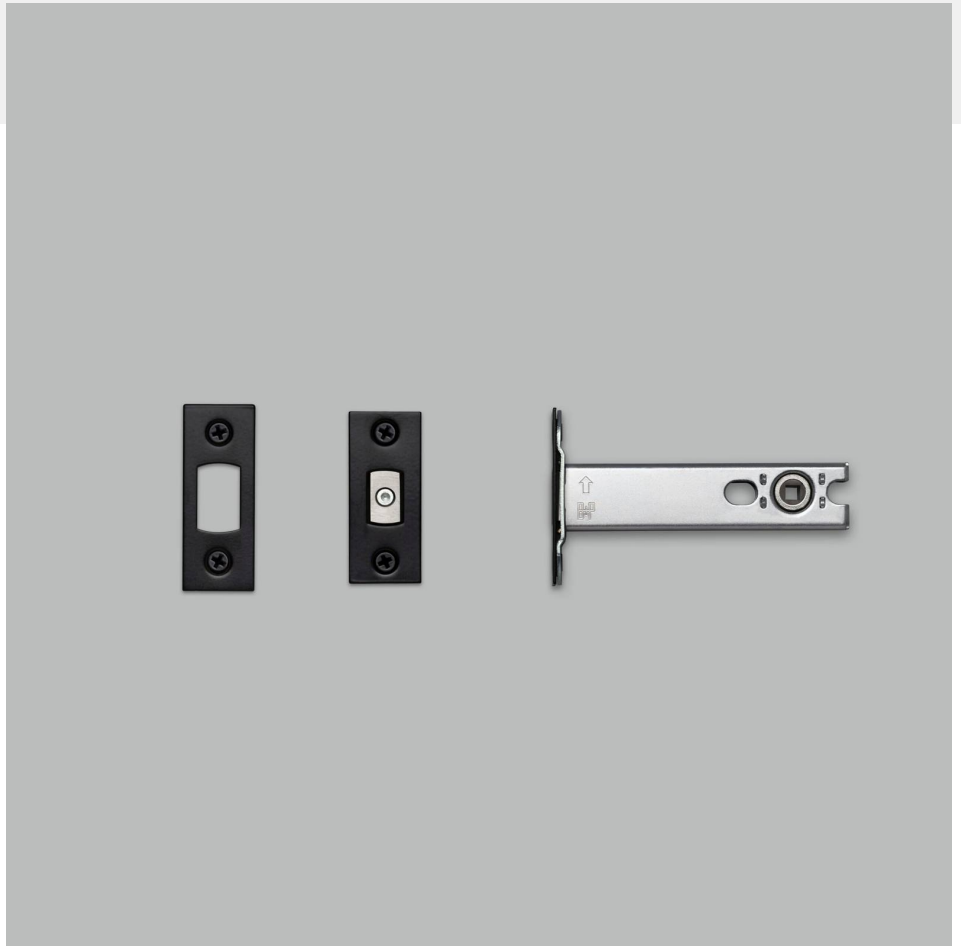

**DEADBOLT LATCH /
THUMBTURN LOCK /
82MM**

ACTION: DEADBOLT LATCH

RANGE: DEADBOLT LATCH

Tubular latches, designed to work in conjunction with our door knobs. A sprung latch ensures a consistent feel every time you open the door. Works great on all internal doors. Latches come with strike plates and face plates machined in solid metal.

SPECIFICATIONS

A dual-direction, 82mm backset lightly sprung tubular latch, designed for use with our door knob sets. Designed for use with UK (centre distance 38mm) specific door knobs. Suitable for interior doors only.

INCLUDED

- 1 x 82mm tubular latch
- 1 x face plate in matching finish
- 1 x strike plate in matching finish
- 1 x plastic dust box
- 6 x Woodscrews (2 spares) in matching finish

PLEASE NOTE

DISCLAIMER: Always consult a trade professional when installing this product. Buster + Punch is not responsible for the usage or feasibility of installation requirements. This product is not suitable for damp or wet environments. For internal use only. Not for commercial use.