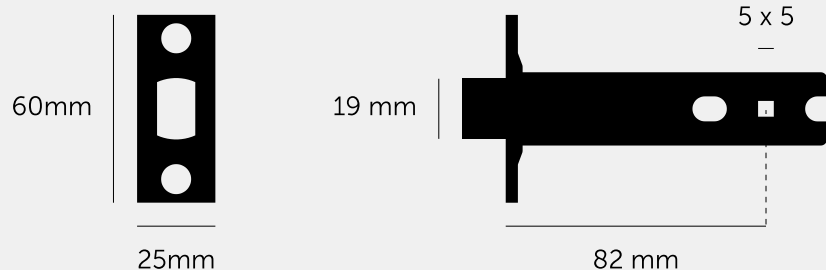

**DEADBOLT LATCH /
THUMBTURN LOCK /
82MM**

ACTION: DEADBOLT LATCH

RANGE: DEADBOLT LATCH

Tubular latches, designed to work in conjunction with our door knobs. A sprung latch ensures a consistent feel every time you open the door. Works great on all internal doors. Latches come with strike plates and face plates machined in solid metal.

SPECIFICATIONS

A dual-direction, 82mm backset lightly sprung tubular latch, designed for use with our door knob sets. Designed for use with UK (centre distance 38mm) specific door knobs. Suitable for interior doors only.