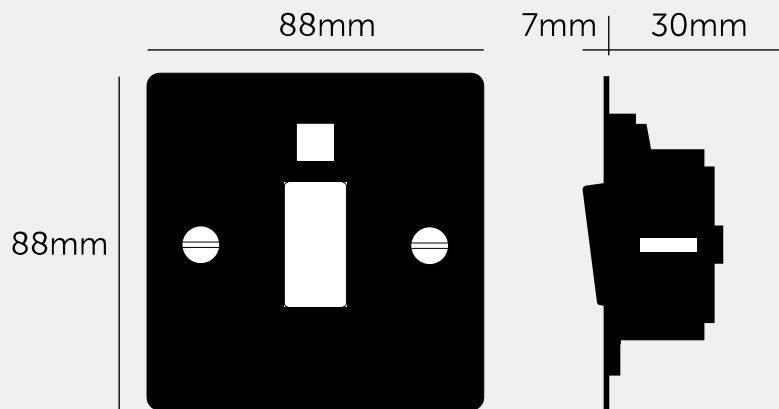

COOKER SWITCH

ACTION: COOKER SWITCH

RANGE: OTHER SWITCHES

Sleek and slim with softly rounded corners, the Buster and Punch Electricity range combines functionality with stunning good looks. This product is part of an extensive range that transforms forgotten home fittings into unforgettable items. Available in 5 finishes, these solid metal wall plates are finished with our signature penny button screw details.

SPECIFICATIONS

Style: 45A double pole with neon
 Current rating: 45A
 Input: 220/250VAC / 50Hz
 Class 1 / Must be earthed.
 Operating Temperature: -5 to +40 C
 Location: Internal Use Only / IP20
 Certification: ASTA Diamond Mark / BS EN 60669-1:1999 + A2:2008

FINISH & SKU NUMBERS

sku:	finish:	size:
GTG-02055	● black	1G
GTG-05054	● brass	1G
GTG-09056	● smoked bronze	1G
GTG-07057	● steel	1G

INCLUDED

1 x COOKER SWITCH / 45A DOUBLE POLE + NEON

PLEASE NOTE

DISCLAIMER: Always consult a trade professional when installing this product. Buster + Punch is not responsible for the usage or feasibility of installation requirements. This product is not suitable for damp or wet environments.