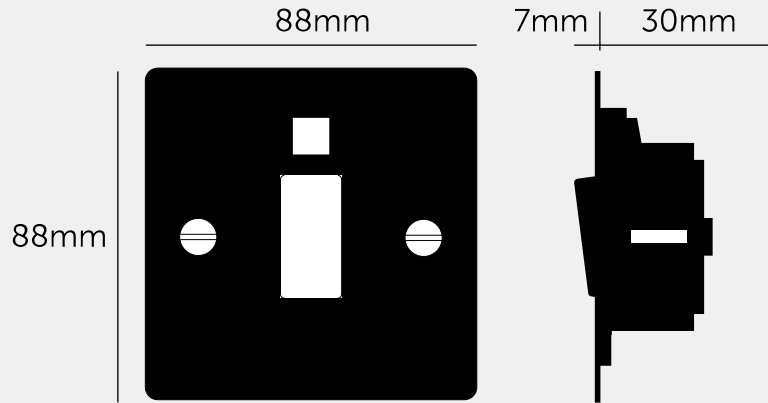

COOKER SWITCH

ACTION: COOKER SWITCH

RANGE: OTHER SWITCHES

Sleek and slim with softly rounded corners, the Buster and Punch Electricity range combines functionality with stunning good looks. This product is part of an extensive range that transforms forgotten home fittings into unforgettable items. Available in 5 finishes, these solid metal wall plates are finished with our signature penny button screw details.

SPECIFICATIONS

Style: 45A double pole with neon
Current rating: 45A
Input: 220/250VAC / 50Hz
Class 1 / Must be earthed.
Operating Temperature: -5 to +40 C
Location: Internal Use Only / IP20
Certification: ASTA Diamond Mark / BS EN 60669-1:1999 + A2:2008

INCLUDED

1 x COOKER SWITCH / 45A DOUBLE POLE + NEON

FINISH & SKU NUMBERS

sku	finish	size
GTG-02055	● black	1G
GTG-05054	● brass	1G
GTG-09056	● smoked bronze	1G
GTG-07057	● steel	1G

PLEASE NOTE

DISCLAIMER: Always consult a trade professional when installing this product. Buster + Punch is not responsible for the usage or feasibility of installation requirements. This product is not suitable for damp or wet environments.