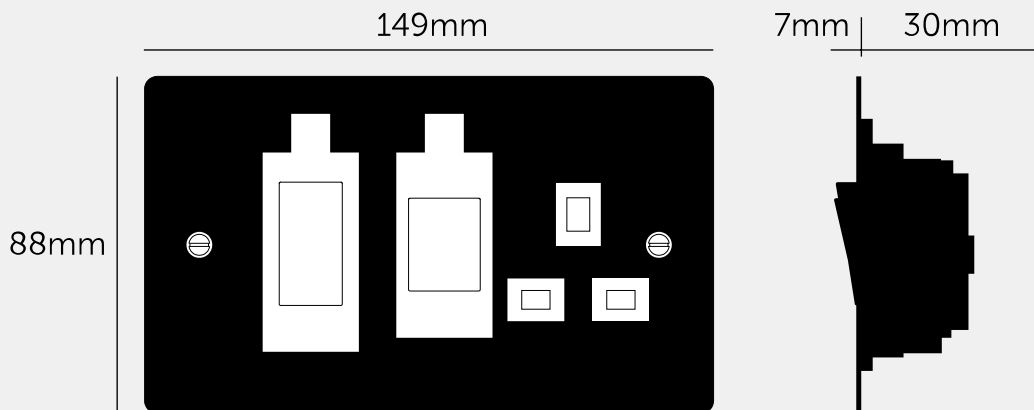

COOKER CONTROL UNIT

ACTION: COOKER CONTROL UNIT

RANGE: OTHER SWITCHES

Sleek and slim with softly rounded corners, the Buster and Punch Electricity range combines functionality with stunning good looks. This product is part of an extensive range that transforms forgotten home fittings into unforgettable items.

SPECIFICATIONS

Style: 13A double pole switch / 13A socket with neon
 Current rating: 45A
 Input: 220/250VAC / 50Hz
 Class 1 / Must be earthed.
 Operating Temperature: -5 to +40 C
 Location: Internal Use Only / IP20
 Certification: ASTA Diamond Mark / BS 4177:1992 +
 Amendments 1, 2, 3, 4

FINISH & SKU NUMBERS

sku:	finish:	size:
GTG-02050	● black	2G
GTG-05049	● brass	2G
GTG-09051	● smoked bronze	2G
GTG-07052	● steel	2G
GTG-14053	● white	2G

INCLUDED

1 x COOKER CONTROL UNIT

PLEASE NOTE

DISCLAIMER: Always consult a trade professional when installing this product. Buster + Punch is not responsible for the usage or feasibility of installation requirements. This product is not suitable for damp or wet environments.