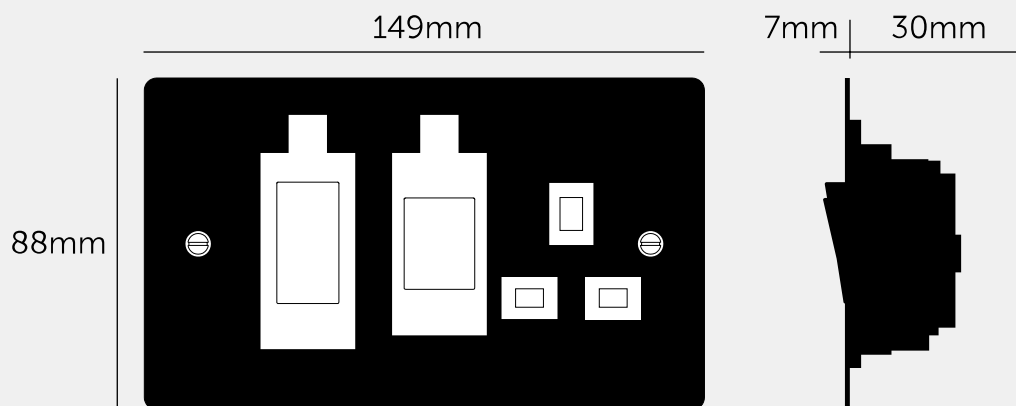

COOKER CONTROL UNIT

ACTION: COOKER CONTROL UNIT

RANGE: OTHER SWITCHES

Sleek and slim with softly rounded corners, the Buster and Punch Electricity range combines functionality with stunning good looks. This product is part of an extensive range that transforms forgotten home fittings into unforgettable items.

SPECIFICATIONS

Style: 13A double pole switch / 13A socket with neon
 Current rating: 45A
 Input: 220/250VAC / 50Hz
 Class 1 / Must be earthed.
 Operating Temperature: -5 to +40 C
 Location: Internal Use Only / IP20
 Certification: ASTA Diamond Mark / BS 4177:1992 +
 Amendments 1, 2, 3, 4

INCLUDED

1 x COOKER CONTROL UNIT

FINISH & SKU NUMBERS

sku	finish	size
GTG-02050	● black	2G
GTG-05049	● brass	2G
GTG-09051	● smoked bronze	2G
GTG-07052	● steel	2G
GTG-14053	● white	2G

PLEASE NOTE

DISCLAIMER: Always consult a trade professional when installing this product. Buster + Punch is not responsible for the usage or feasibility of installation requirements. This product is not suitable for damp or wet environments.