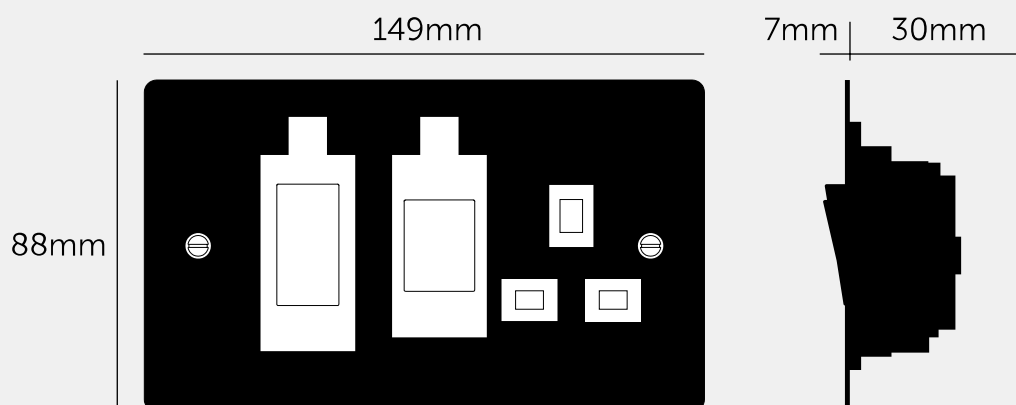

COOKER CONTROL UNIT

ACTION: COOKER CONTROL UNIT

RANGE: OTHER SWITCHES

Sleek and slim with softly rounded corners, the Buster and Punch Electricity range combines functionality with stunning good looks. This product is part of an extensive range that transforms forgotten home fittings into unforgettable items.

SPECIFICATIONS

Style: 13A double pole switch / 13A socket with neon
 Current rating: 45A
 Input: 220/250VAC / 50Hz
 Class 1 / Must be earthed.
 Operating Temperature: -5 to +40 C
 Location: Internal Use Only / IP20
 Certification: ASTA Diamond Mark / BS 4177:1992 +
 Amendments 1, 2, 3, 4

INCLUDED

1 x COOKER CONTROL UNIT

FINISH & SKU NUMBERS

sku	finish	size
GTG-02050	● black	2G
GTG-05049	● brass	2G
GTG-09051	● smoked bronze	2G
GTG-07052	● steel	2G
GTG-14053	● white	2G

PLEASE NOTE

DISCLAIMER: Always consult a trade professional when installing this product. Buster + Punch is not responsible for the usage or feasibility of installation requirements. This product is not suitable for damp or wet environments.