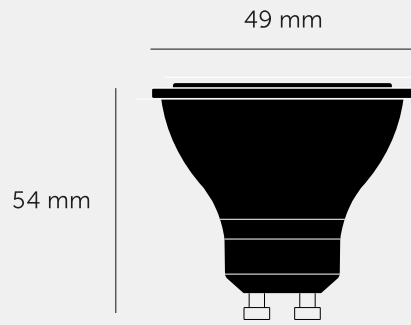

**EXHAUST BULB /
GU10 / PACK OF 3**

ACTION: BULB

RANGE: LIGHT BULBS

3 x 7W GU10 LED BULBS
220V-240V
600 Lumens
Dimmable
2700K
CRI 80
36Deg Beam Angle

SPECIFICATIONS

7W GU10 LED BULB x 3

220V-240V

600 Lumen

Dimmable / 2700K

CRI 80 / 36D Beam

FINISH & SKU NUMBERS

sku:

CEB-01831

finish:

● white

size: