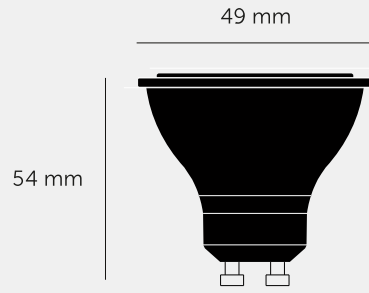

**EXHAUST BULB /
GU10 / PACK OF 3**

ACTION: BULB

RANGE: LIGHT BULBS

3 x 7W GU10 LED BULBS
220V-240V
600 Lumens
Dimmable
2700K
CRI 80
36Deg Beam Angle

SPECIFICATIONS

7W GU10 LED BULB x 3

220V-240V

600 Lumen

Dimmable / 2700K

CRI 80 / 36D Beam

FINISH & SKU NUMBERS

sku	finish	size
CEB-01831	● white	

INCLUDED

7W GU10 LED BULB x 3

PLEASE NOTE

DISCLAIMER: Always consult a trade professional when installing this product. Buster + Punch is not responsible for the usage or feasibility of installation requirements. This product is not suitable for damp or wet environments.