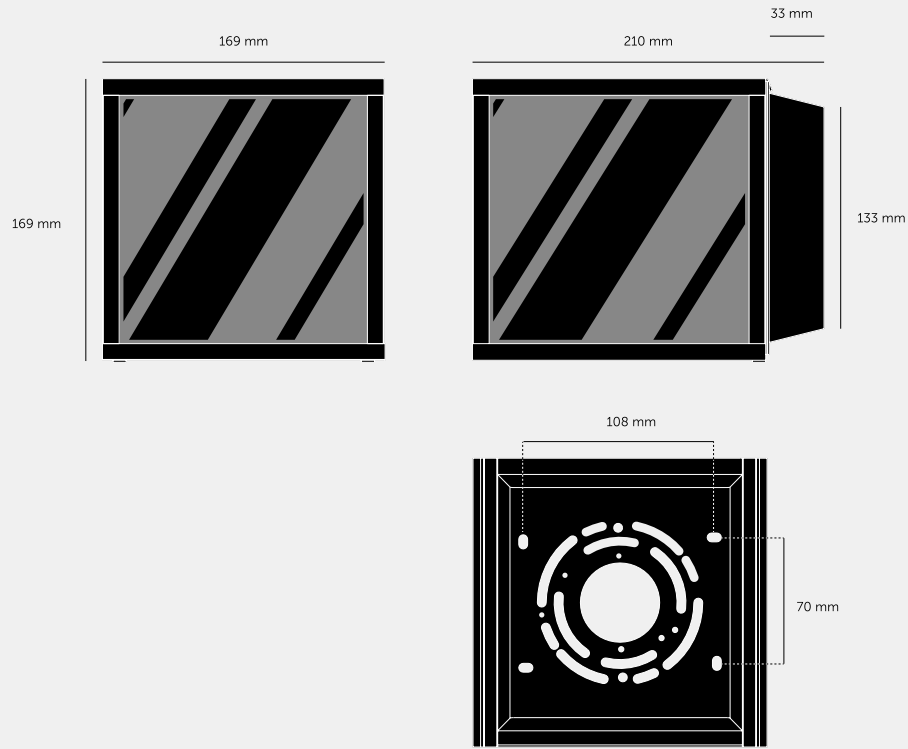

**CAGED WET /  
CEILING / CROSS /  
SMALL**

---

**ACTION: CEILING LIGHT**

---

**KNURL: CROSS**

---

**RANGE: CEILING LIGHTS**

---

A luminaire made from a matte black metal and glass cage, complete with a cast metal back panel. It features a solid metal, cross knurled, lamp holder with our signature coin screws. IP44 rated and suitable for interior, exterior and bathroom use. Bulb sold separately.

#### SPECIFICATIONS

---

Suitable to mount on wall or ceiling.  
 Matt black metal and glass cage.  
 200-240V  
 IP44 - Protected against water splashed from all directions, with limited ingress. In some cases, moisture may get into the cage but will evaporate after a short time through drainage holes.  
 E27 compatible (bulb sold separately)  
 Pictured with our Punch Puck bulb