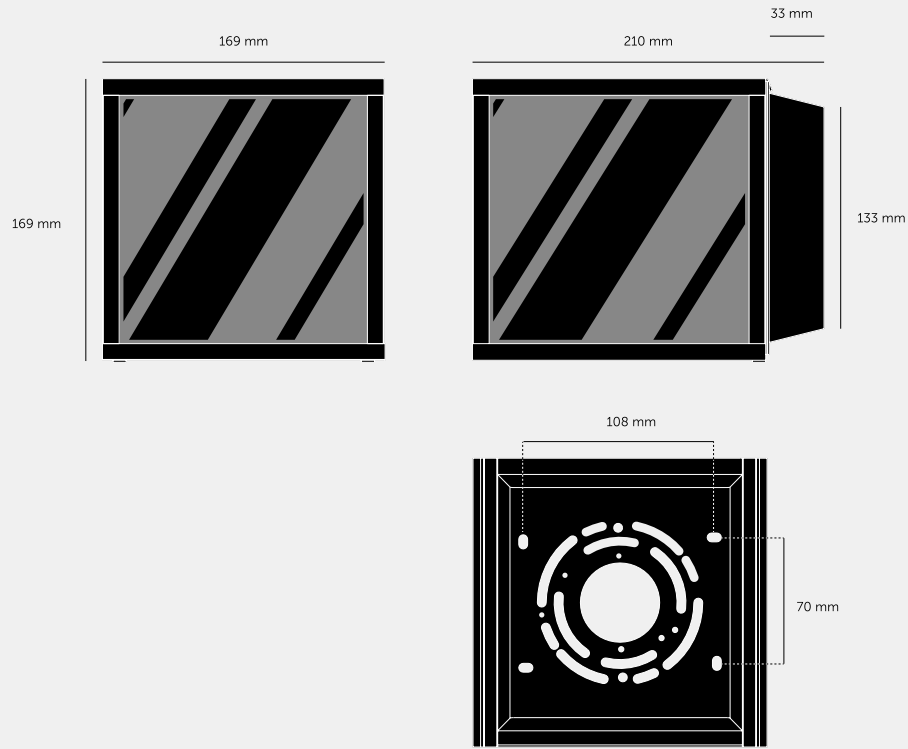

**CAGED WET /
CEILING / CROSS /
SMALL**

ACTION: CEILING LIGHT

KNURL: CROSS

RANGE: CEILING LIGHTS

A luminaire made from a matte black metal and glass cage, complete with a cast metal back panel. It features a solid metal, cross knurled, lamp holder with our signature coin screws. IP44 rated and suitable for interior, exterior and bathroom use. Bulb sold separately.

SPECIFICATIONS

Suitable to mount on wall or ceiling.
 Matt black metal and glass cage.
 200-240V
 IP44 - Protected against water splashed from all directions, with limited ingress. In some cases, moisture may get into the cage but will evaporate after a short time through drainage holes.
 E27 compatible (bulb sold separately)
 Pictured with our Punch Puck bulb

FINISH & SKU NUMBERS

| sku: | finish: | size: |
|-----------|-------------|-------|
| RCA-14679 | ● brass | SMALL |
| RCA-02681 | ● gun metal | SMALL |
| RCA-02680 | ● steel | SMALL |

INCLUDED

1 x CAGED WET / SMALL
 Bulb NOT included