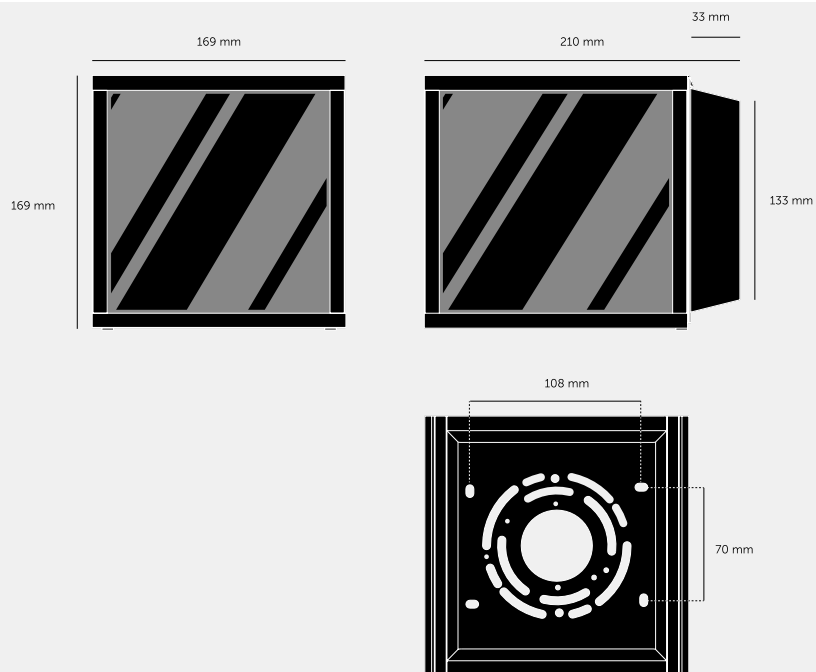

**CAGED WET /
CEILING / CROSS /
SMALL**

ACTION: CEILING LIGHT

KNURL: CROSS

RANGE: CEILING LIGHTS

A luminaire made from a matte black metal and glass cage, complete with a cast metal back panel. It features a solid metal, cross knurled, lamp holder with our signature coin screws. IP44 rated and suitable for interior, exterior and bathroom use. Bulb sold separately.

SPECIFICATIONS

Suitable to mount on wall or ceiling.
 Matt black metal and glass cage.
 200-240V
 IP44 - Protected against water splashed from all directions, with limited ingress. In some cases, moisture may get into the cage but will evaporate after a short time through drainage holes.
 E27 compatible (bulb sold separately)
 Pictured with our Punch Puck bulb

INCLUDED

1 x CAGED WET / SMALL
 Bulb NOT included

PLEASE NOTE

Ensure that the fixing method is suitable for the type of wall used.

Always consult a trade professional when installing this product. Buster + Punch is not responsible for the usage or feasibility of installation requirements. This product is not suitable for damp or wet environments.

FINISH & SKU NUMBERS

sku	finish	size
RCA-14679	● brass	SMALL
RCA-02681	● gun metal	SMALL
RCA-02680	● steel	SMALL

CARE INSTRUCTIONS

Clean regularly with a soft, dry cloth or duster. DO NOT use damp or wet cloth when wiping cast back plate. Use gloves while mounting the cast back plate. Use a damp cloth when cleaning glass. DO NOT use oily rags or greasy cloths when wiping the product surface.