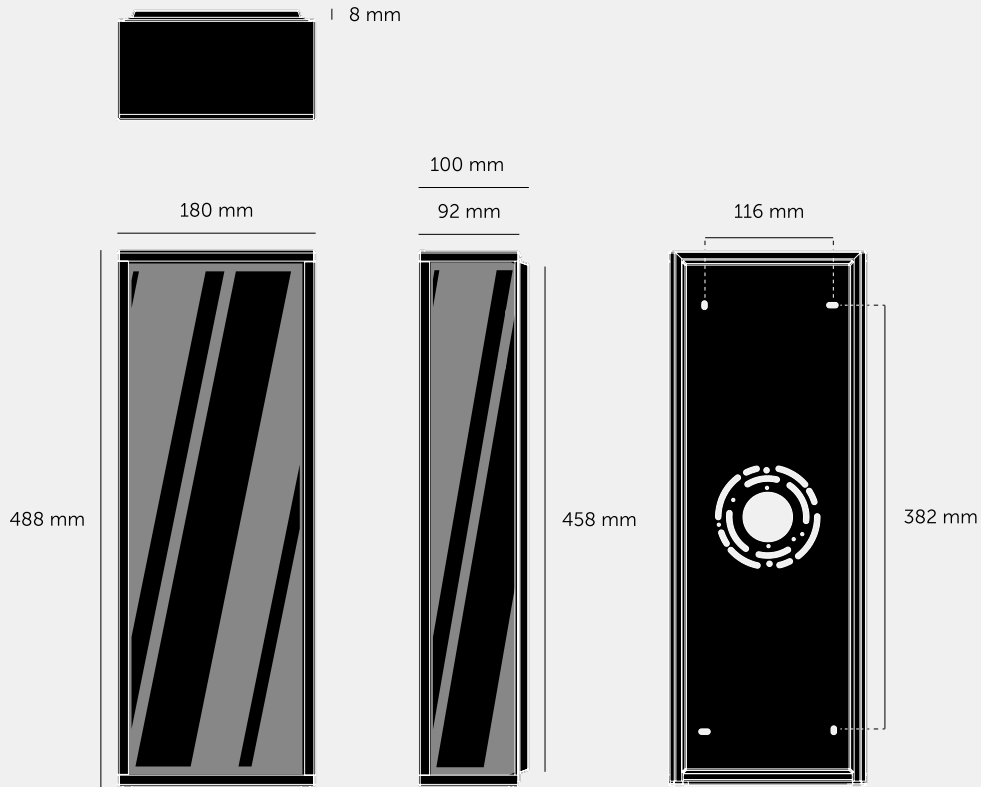

**CAGED WET / WALL /  
CROSS / LARGE**

---

**ACTION: WALL LIGHT**

---

**KNURL: CROSS**

---

**RANGE: WALL LIGHTS**

---

A luminaire made from a matte black metal and glass cage, complete with a cast metal back panel. It features a solid metal, cross knurled, lamp holder with our signature coin screws. IP44 rated and suitable for interior, exterior and bathroom use. Bulbs sold separately.

#### SPECIFICATIONS

Wall light  
 Matt black metal and glass cage with cast metal back panel  
 200-240V  
 IP44 - Protected against water splashed from all directions, with limited ingress. In some cases, moisture may get into the cage but will evaporate after a short time through drainage holes.  
 Max 40W E27 bulb (bulbs sold separately)  
 Pictured with our Buster Bulb Tube

#### FINISH & SKU NUMBERS

sku:	finish:	size:
RCA-052523	● brass	LARGE
RCA-352522	● gun metal	LARGE
RCA-552521	● steel	LARGE
RCA-134479	● warm sunset	LARGE