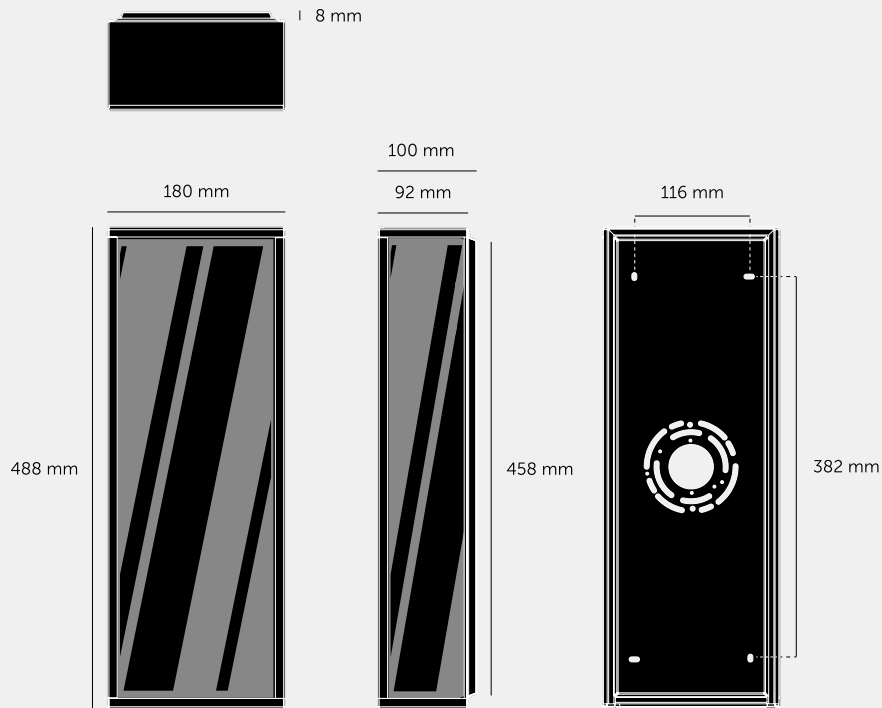

**CAGED WET / WALL /  
CROSS / LARGE**

---

**ACTION: WALL LIGHT**

---

**KNURL: CROSS**

---

**RANGE: WALL LIGHTS**

---

A luminaire made from a matte black metal and glass cage, complete with a cast metal back panel. It features a solid metal, cross knurled, lamp holder with our signature coin screws. IP44 rated and suitable for interior, exterior and bathroom use. Bulbs sold separately.

#### SPECIFICATIONS

Wall light  
 Matt black metal and glass cage with cast metal back panel  
 200-240V  
 IP44 - Protected against water splashed from all directions, with limited ingress. In some cases, moisture may get into the cage but will evaporate after a short time through drainage holes.  
 Max 40W E27 bulb (bulbs sold separately)  
 Pictured with our Buster Bulb Tube

#### FINISH & SKU NUMBERS

sku	finish	size
RCA-052523	● brass	LARGE
RCA-352522	● gun metal	LARGE
RCA-552521	● steel	LARGE
RCA-134479	● warm sunset	LARGE