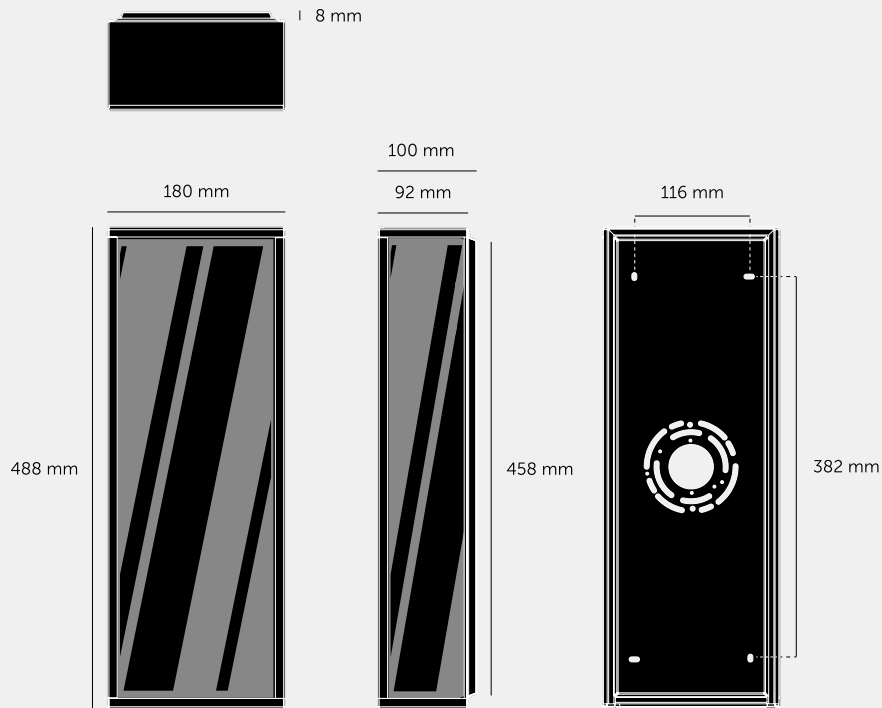

**CAGED WET / WALL /
CROSS / LARGE**

ACTION: WALL LIGHT

KNURL: CROSS

RANGE: WALL LIGHTS

A luminaire made from a matte black metal and glass cage, complete with a cast metal back panel. It features a solid metal, cross knurled, lamp holder with our signature coin screws. IP44 rated and suitable for interior, exterior and bathroom use. Bulbs sold separately.

SPECIFICATIONS

Wall light
 Matt black metal and glass cage with cast metal back panel
 200-240V
 IP44 - Protected against water splashed from all directions, with limited ingress. In some cases, moisture may get into the cage but will evaporate after a short time through drainage holes.
 Max 40W E27 bulb (bulbs sold separately)
 Pictured with our Buster Bulb Tube

INCLUDED

1 x CAGED WET / LARGE
 Bulb NOT included

FINISH & SKU NUMBERS

sku	finish	size
RCA-052523	● brass	LARGE
RCA-352522	● gun metal	LARGE
RCA-552521	● steel	LARGE
RCA-134479	● warm sunset	LARGE

PLEASE NOTE