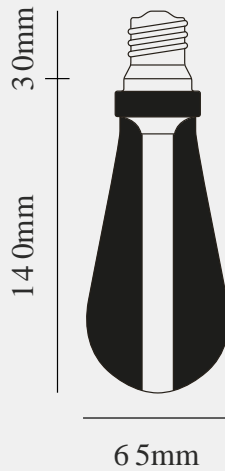

BUSTER BULB / E27

ACTION: E27 SCREW

RANGE: LIGHTING

The World's first designer LED bulb. This bulb has a life span of 35,000 hours. Available in Crystal, Gold or Smoked finish. The resin light pipe at the centre of the bulb is where all the magic happens, allowing the bulb to create a subtle ambient light whilst at the same time throw focused spot light onto tables & surfaces below. The bulb fits in any E27 screw light fitting, but looks especially great when teamed up with our Heavy Metal or Hooked lighting ranges. Please refer to the Tech Spec for bulb wattage.

SPECIFICATIONS

Buster Bulb Common Data (Dimmable & Non-Dimmable)
 Frequency: 50/60 Hz
 Current: 18 mA
 Power Factor: 0.8
 Lifetime*: 35,000 hrs
 Weight: 110 g
 CCT: Crystal 2600K, Gold 2500K, Smoked 2600K
 Please see below for individual bulb specification values

Buster Bulb: 5W Dimmable (Gold SKU BB-TD-E27-D-GO-C only)
 Supply: 220-240 V AC
 Luminous Flux: Gold max 200
 CRI: Gold 80

FINISH & SKU NUMBERS

| sku: | finish: | size: |
|-------------------|-----------|----------------------|
| RBBD-093501 | ● smoked | Dimmable (2W) |
| RBBD-133500 | ● gold | Dimmable (2W) |
| RBBD-123499 | ● crystal | Dimmable (2W) |
| BB-TD-E27-ND-SM-B | ● smoked | Non-dimmable (2W) |
| BB-TD-E27-ND-GO-B | ● gold | Non-dimmable (2W) |
| BB-TD-E27-ND-CR-B | ● crystal | Non-dimmable (2W) |